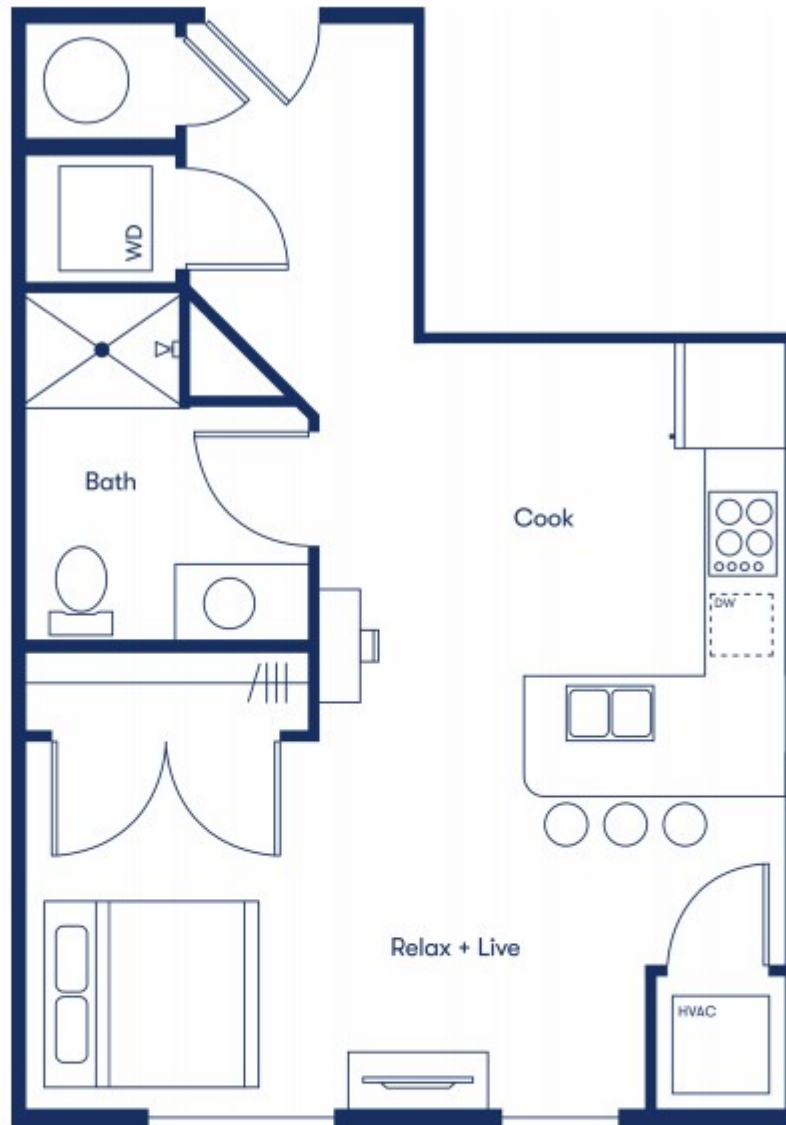

STADIUM ROW

Studio

490 TOTAL SQ. FT.

Dimensions, specifications, layouts and materials are approximate and representative. Window size and location may vary.

November 2020