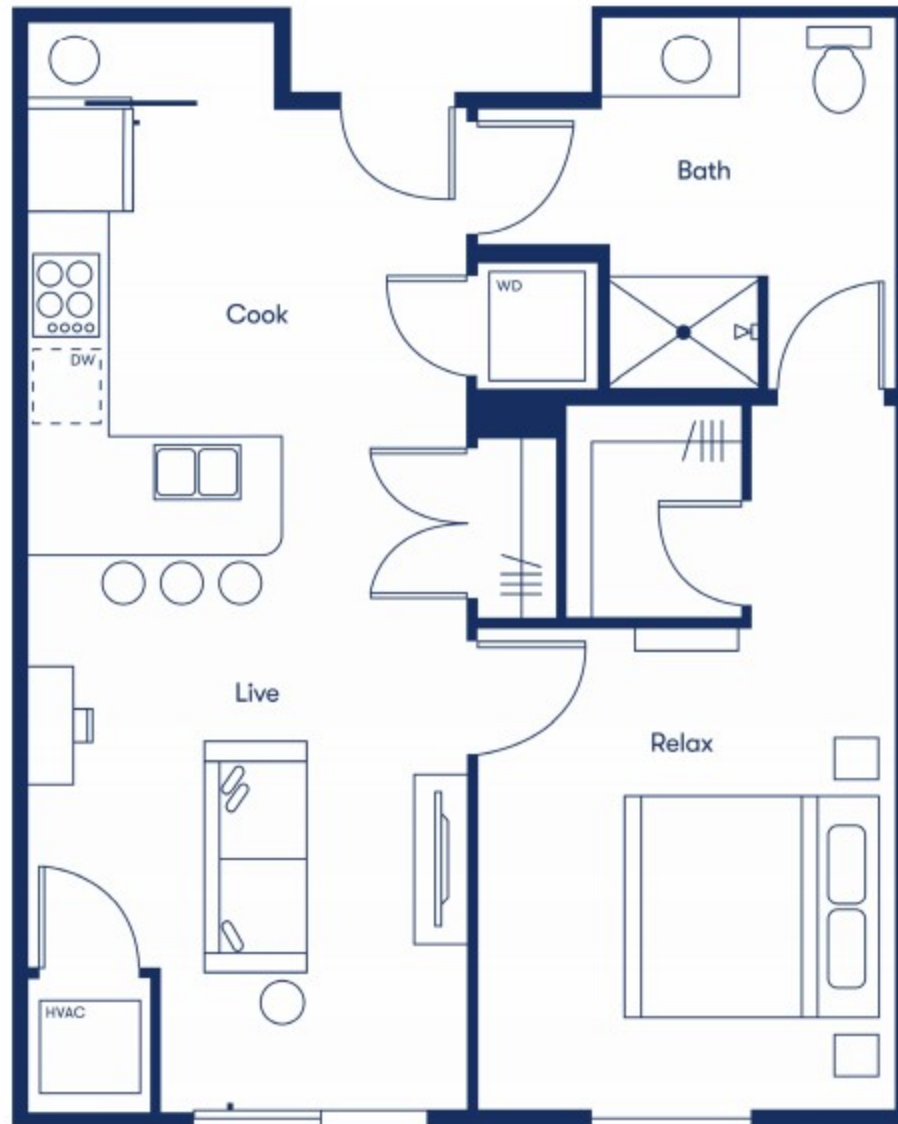

STADIUM ROW

1 Bedroom

698 TOTAL SQ. FT.

Dimensions, specifications, layouts and materials are approximate and representative. Window size and location may vary.

November 2020