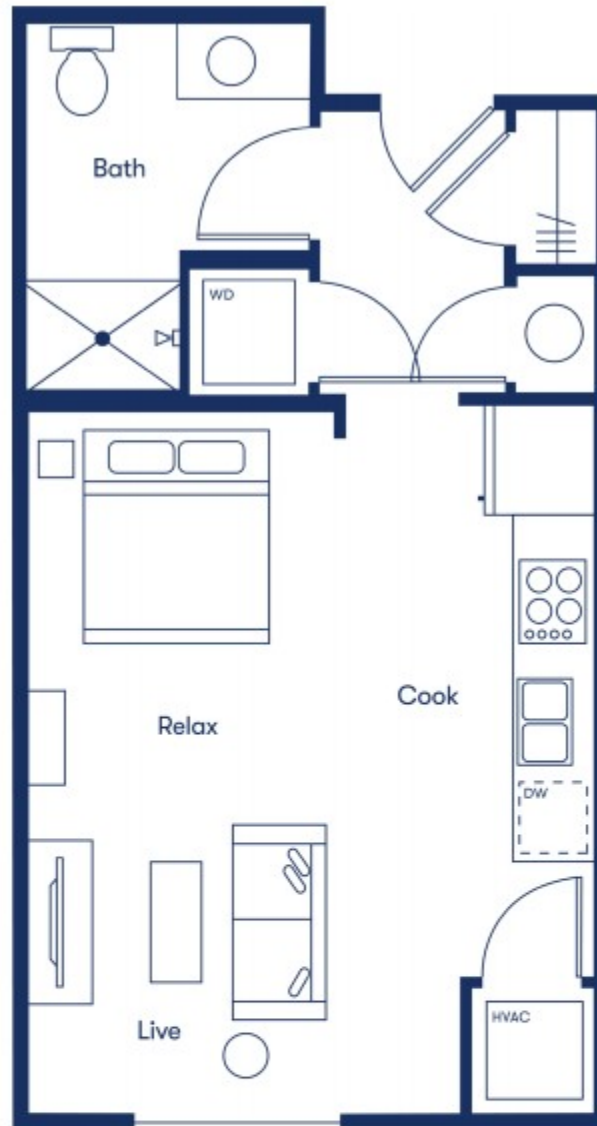

STADIUM ROW

Micro

461 TOTAL SQ. FT.

Dimensions, specifications, layouts and materials are approximate and representative. Window size and location may vary.

November 2020