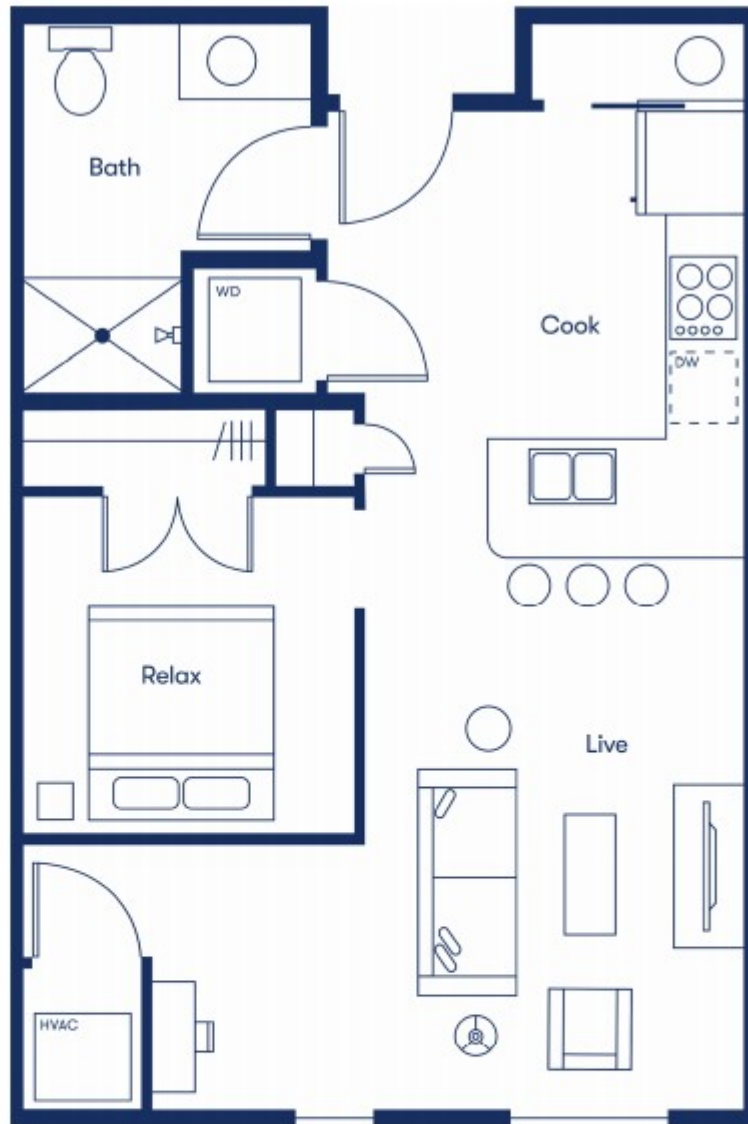

# STADIUM ROW

## Junior 1 Bedroom

588 TOTAL SQ. FT.

Dimensions, specifications, layouts and materials are approximate and representative. Window size and location may vary.

November 2020