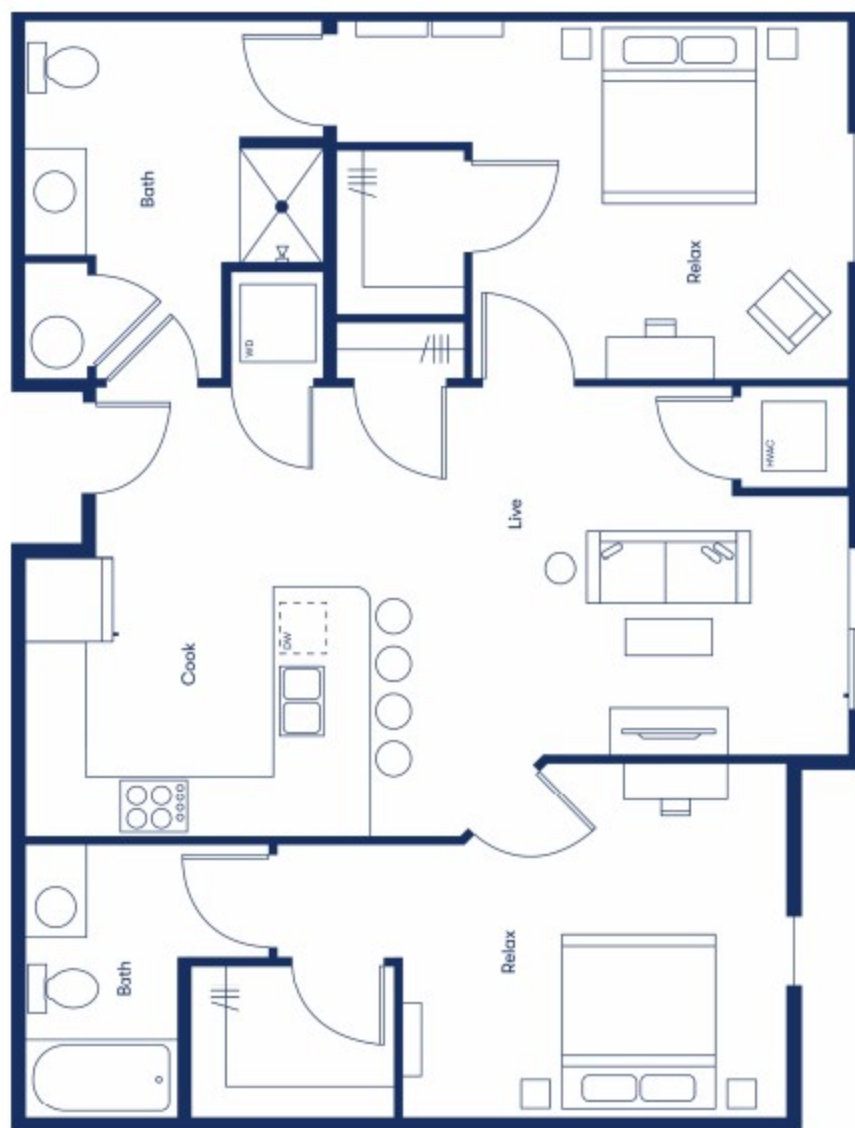

STADIUM ROW

Two Bedroom

1000 TOTAL SQ. FT.

Dimensions, specifications, layouts and materials are approximate and representative. Window size and location may vary.

November 2020