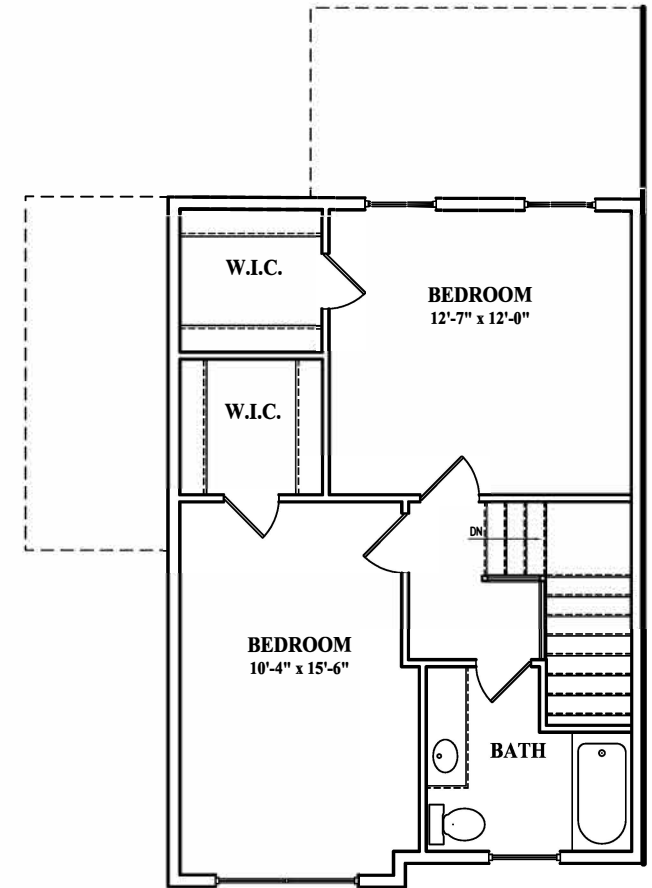

The Yorkshire

Lower Floor Plan

Main Floor Plan

Upper Floor Plan

Rent per Month _____

Windsor Commons Townhomes
 21 Windsor Way Red Lion, PA 17356
 (717) 244-4777

Square Footages
 Entry - 153
 1st Flr. - 771
 2nd Flr. - 570
 Total - 1494