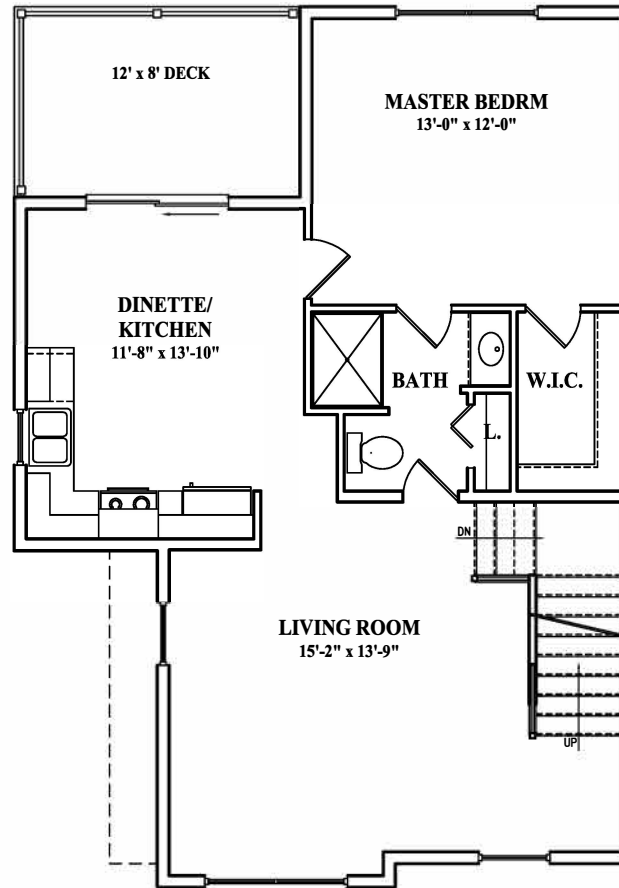

The Yorkshire

Lower Floor Plan

Main Floor Plan

Upper Floor Plan

Rent per Month _____

Windsor Commons Townhomes
 21 Windsor Way Red Lion, PA 17356
 (717) 244-4777

Square Footages
 Entry - 153
 1st Flr. - 771
 2nd Flr. - 570
 Total - 1494