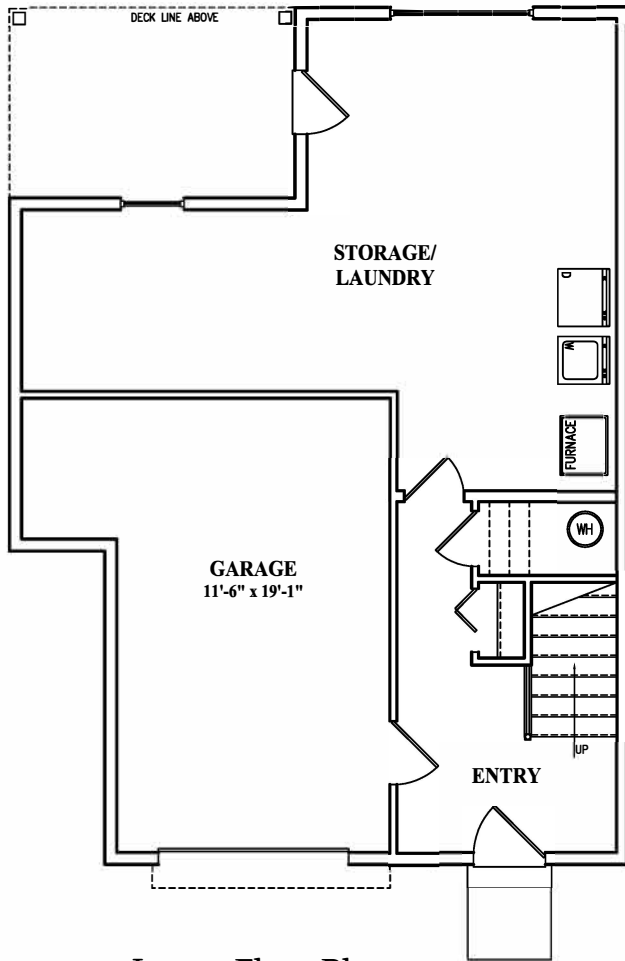

The Yorkshire

Lower Floor Plan

Main Floor Plan

Upper Floor Plan

Rent per Month _____

Windsor Commons Townhomes
 21 Windsor Way Red Lion, PA 17356
 (717) 244-4777

Square Footages
 Entry - 153
 1st Flr. - 771
 2nd Flr. - 570
 Total - 1494