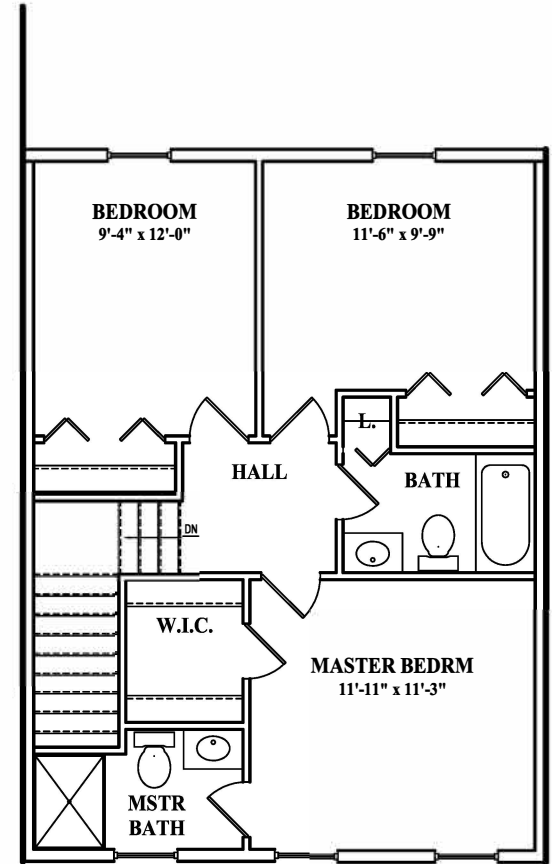

The Sutter

Lower Floor Plan

Main Floor Plan

Upper Floor Plan

Rent per Month _____

Windsor Commons Townhomes
 21 Windsor Way Red Lion, PA 17356
 (717) 244-4777

Square Footages

Entry - 149
 1st Flr. - 616
 2nd Flr. - 660
 Total - 1425