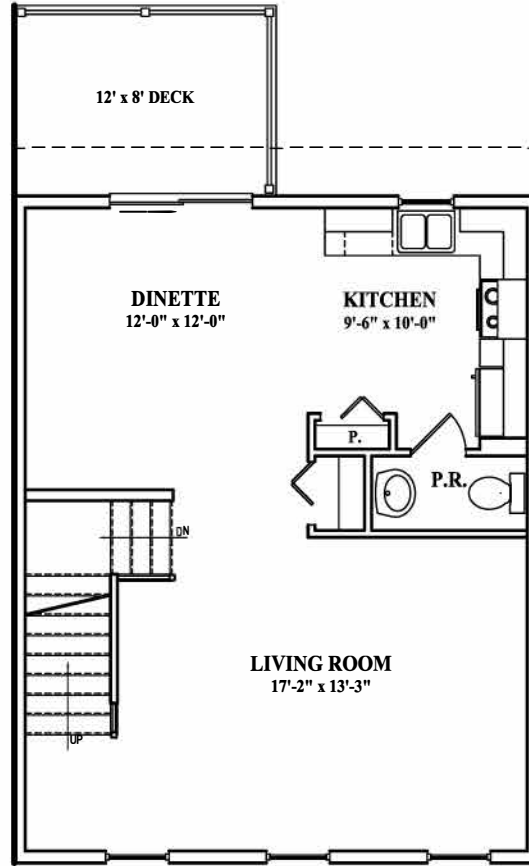

The Sutter

Lower Floor Plan

Main Floor Plan

Upper Floor Plan

Rent per Month _____

Windsor Commons Townhomes
 21 Windsor Way Red Lion, PA 17356
 (717) 244-4777

Square Footages

Entry - 149
 1st Flr. - 616
 2nd Flr. - 660
 Total - 1425