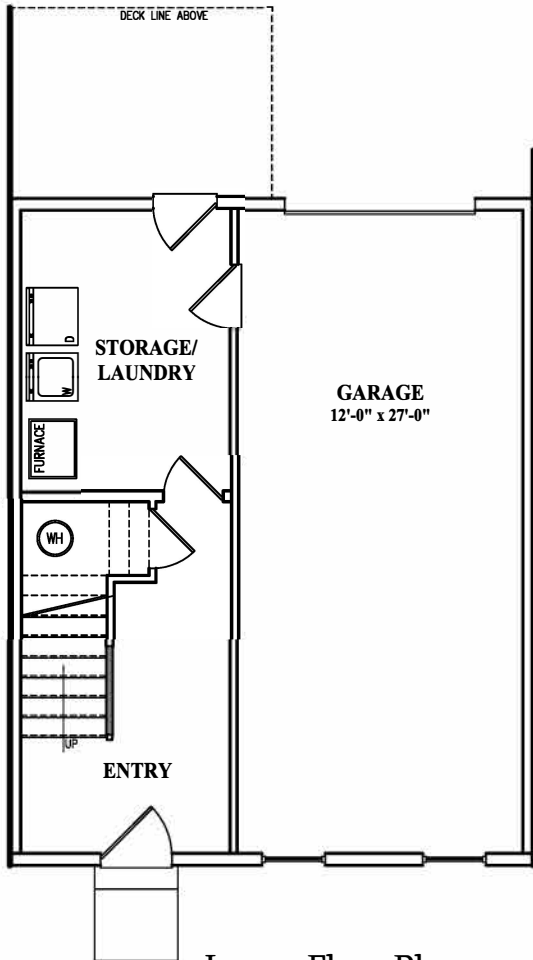

The Sutter

Lower Floor Plan

Main Floor Plan

Upper Floor Plan

Rent per Month _____

Windsor Commons Townhomes
 21 Windsor Way Red Lion, PA 17356
 (717) 244-4777

Square Footages

Entry - 149
 1st Flr. - 616
 2nd Flr. - 660
 Total - 1425