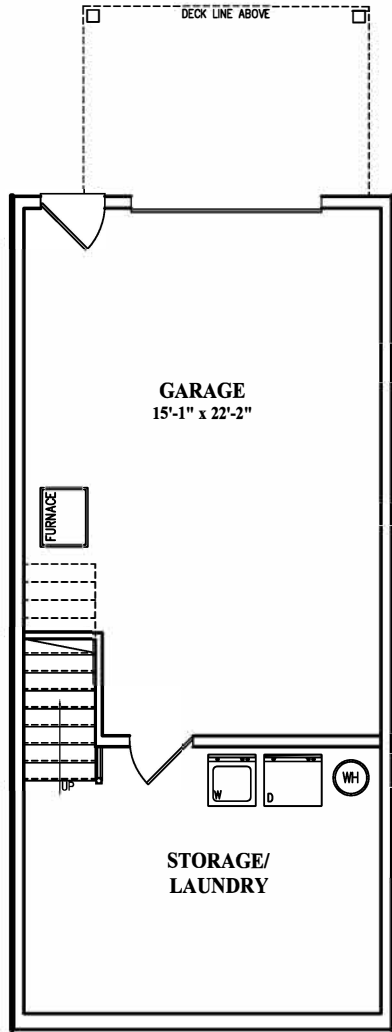

# The Strafford w/ Garage

Basement Plan

First Floor Plan

Second Floor Plan

Rent per Month \_\_\_\_\_

**Windsor Commons Townhomes**  
21 Windsor Way Red Lion, PA 17356  
(717) 244-4777

Square Footages

1st Flr. - 568