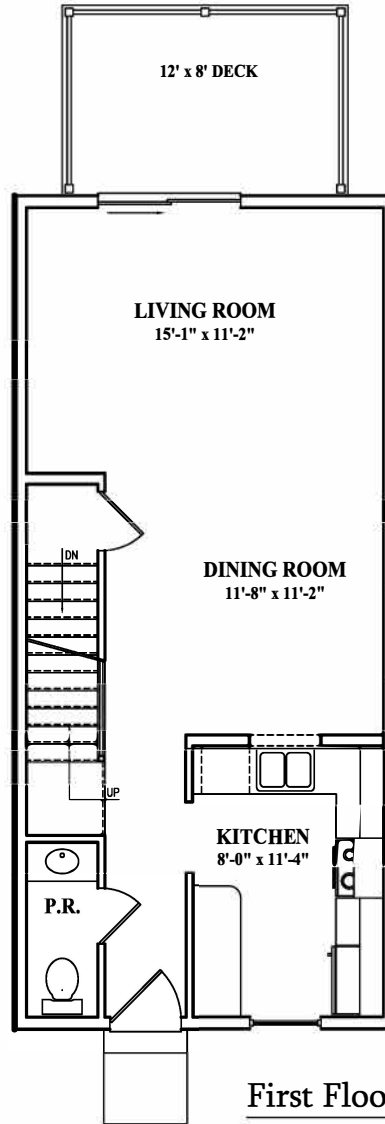

# The Strafford w/ Garage

Basement Plan

First Floor Plan

Second Floor Plan

Rent per Month \_\_\_\_\_

**Windsor Commons Townhomes**  
21 Windsor Way Red Lion, PA 17356  
(717) 244-4777

Square Footages

1st Flr. - 568