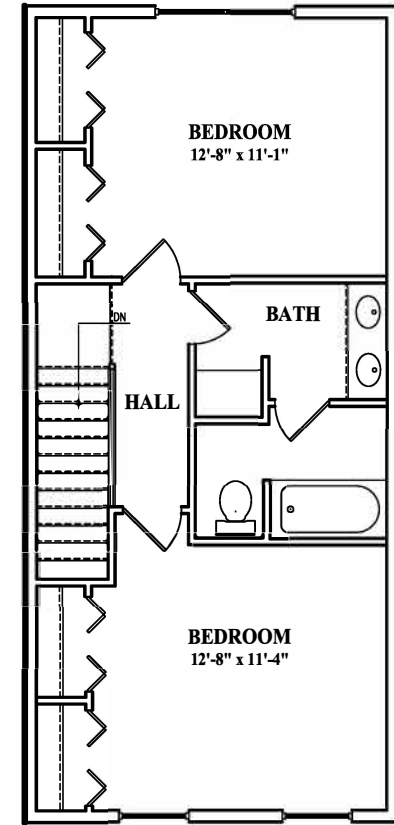

# The Strafford w/ Garage

Basement Plan

First Floor Plan

Second Floor Plan

Rent per Month \_\_\_\_\_

**Windsor Commons Townhomes**  
21 Windsor Way Red Lion, PA 17356  
(717) 244-4777

Square Footages

1st Flr. - 568