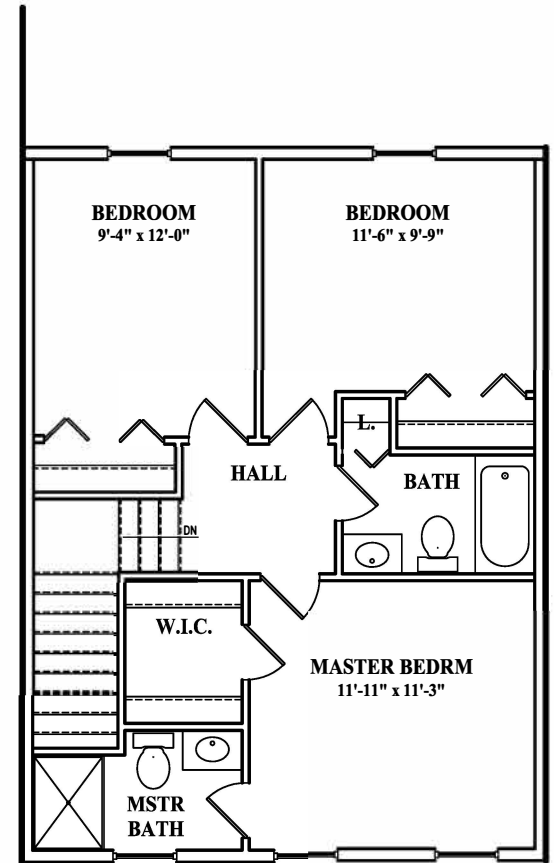

The Saville

Lower Floor Plan

Main Floor Plan

Upper Floor Plan

Rent per Month _____

Windsor Commons Townhomes
 21 Windsor Way Red Lion, PA 17356
 (717) 244-4777

Square Footages

Entry - 149
 1st Flr. - 616
 2nd Flr. - 660
 Total - 1425