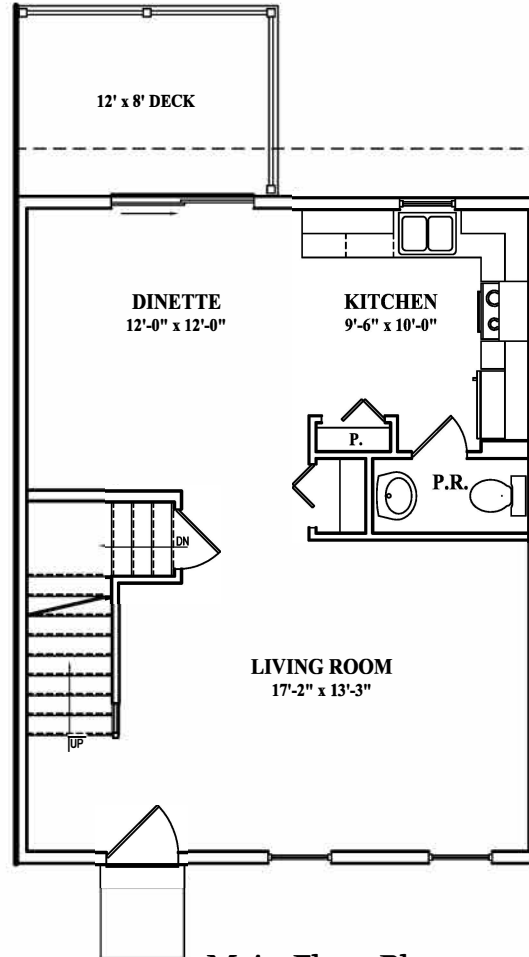

The Saville

Lower Floor Plan

Main Floor Plan

Upper Floor Plan

Rent per Month _____

Windsor Commons Townhomes
 21 Windsor Way Red Lion, PA 17356
 (717) 244-4777

Square Footages

Entry - 149
 1st Flr. - 616
 2nd Flr. - 660
 Total - 1425