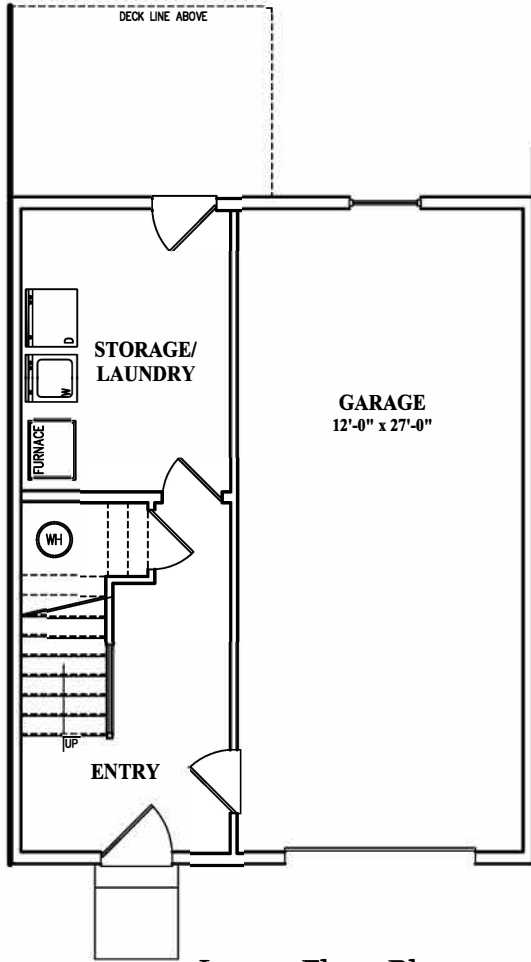

The Saville

Lower Floor Plan

Main Floor Plan

Upper Floor Plan

Rent per Month _____

Windsor Commons Townhomes
 21 Windsor Way Red Lion, PA 17356
 (717) 244-4777

Square Footages

Entry - 149
 1st Flr. - 616
 2nd Flr. - 660
 Total - 1425