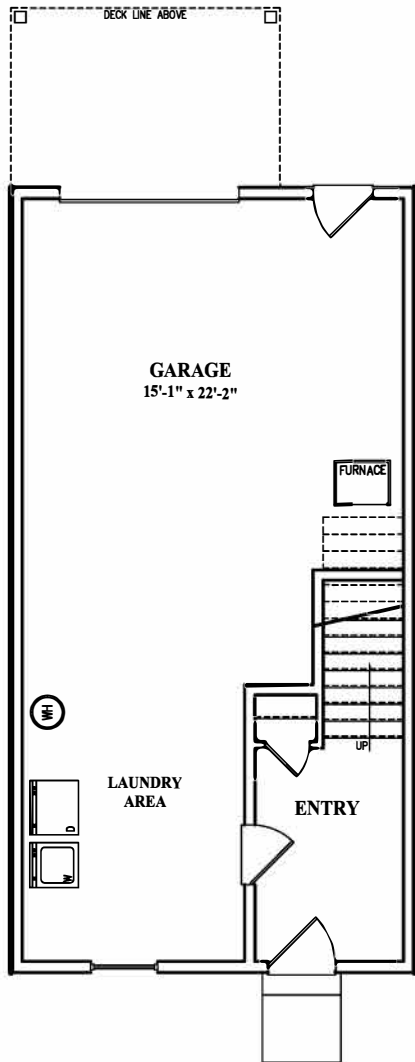

The Kensington

w/ Garage

Basement Plan
Building 34

Basement Plan
Building 39

First Floor Plan

Second Floor Plan

Square Footages #34
 Ground Flr. - 121
 Main Flr. - 630
 Upper Flr. - 630
 Total - 1381

Square Footages #39
 Ground Flr. - 102
 Main Flr. - 630
 Upper Flr. - 630
 Total - 1362