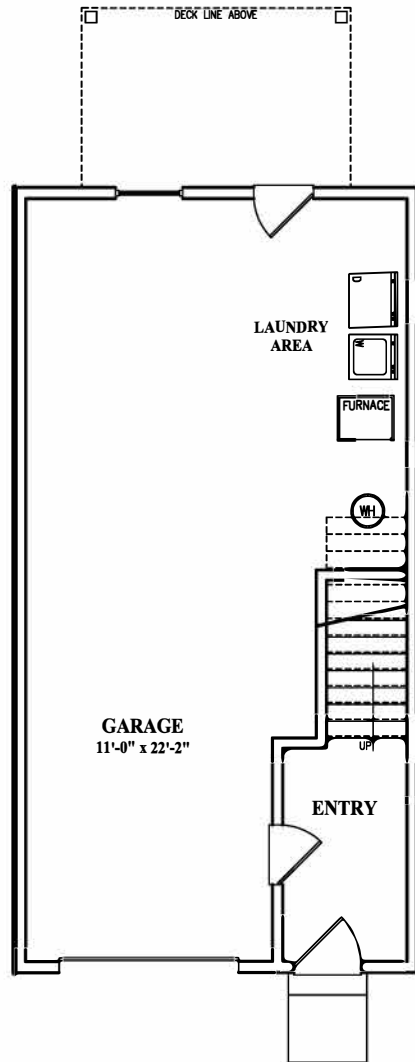

The Kensington

w/ Garage

Basement Plan
Building 34

Basement Plan
Building 39

First Floor Plan

Second Floor Plan

Square Footages #34
 Ground Flr. - 121
 Main Flr. - 630
 Upper Flr. - 630
 Total - 1381

Square Footages #39
 Ground Flr. - 102
 Main Flr. - 630
 Upper Flr. - 630
 Total - 1362