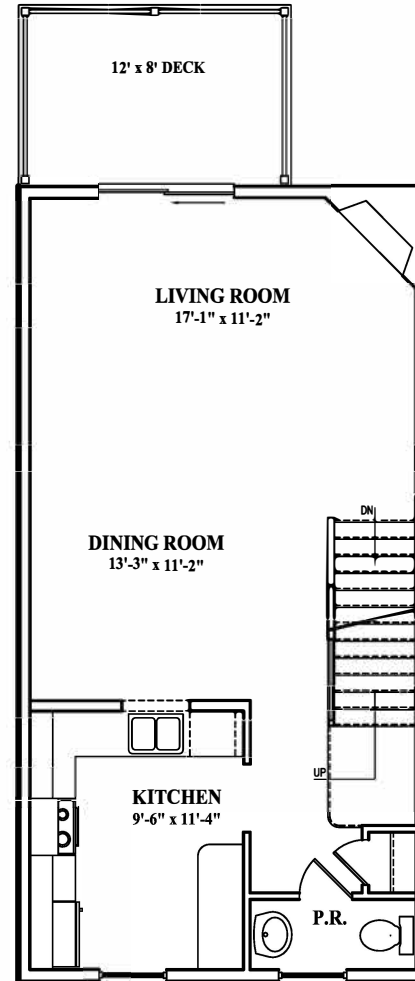

The Kensington

w/ Garage

Basement Plan
Building 34

Basement Plan
Building 39

First Floor Plan

Second Floor Plan

Square Footages #34
 Ground Flr. - 121
 Main Flr. - 630
 Upper Flr. - 630
 Total - 1381

Square Footages #39
 Ground Flr. - 102
 Main Flr. - 630
 Upper Flr. - 630
 Total - 1362