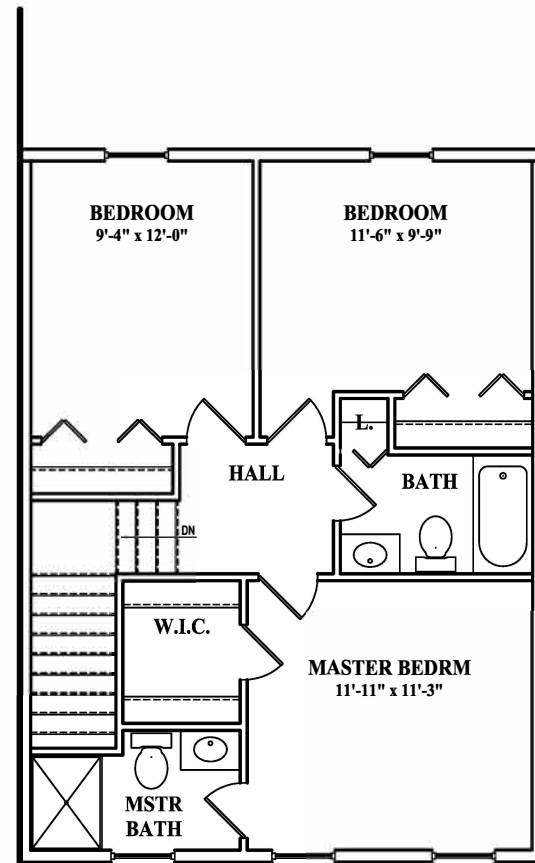

# The Essex

Basement Plan

First Floor Plan

Second Floor Plan

Rent per Month \_\_\_\_\_

**Windsor Commons Townhomes**  
 21 Windsor Way Red Lion, PA 17356  
 (717) 244-4777

**Square Footages**  
 1st Flr. - 616  
 2nd Flr. - 660  
 Total -1276