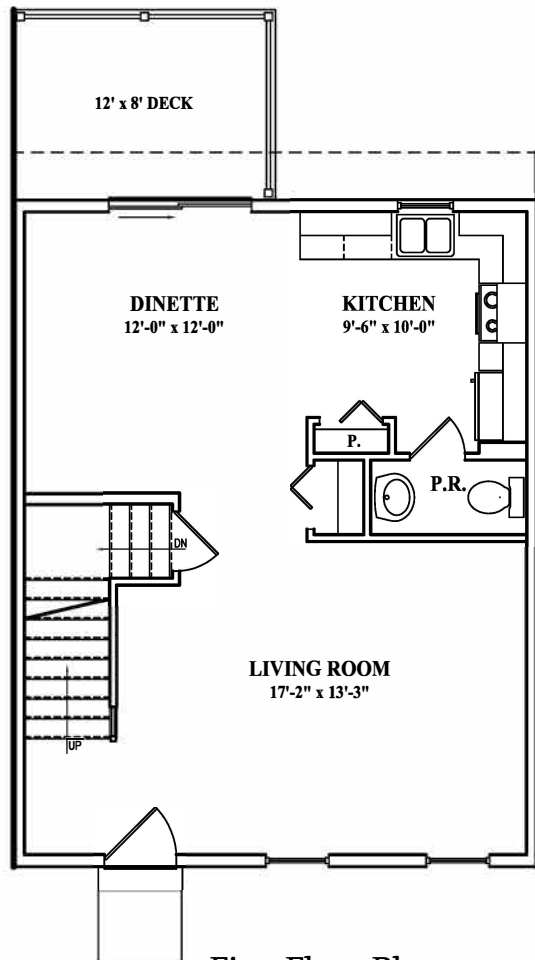

# The Essex

Basement Plan

First Floor Plan

Second Floor Plan

Rent per Month \_\_\_\_\_

**Windsor Commons Townhomes**  
 21 Windsor Way Red Lion, PA 17356  
 (717) 244-4777

**Square Footages**  
 1st Flr. - 616  
 2nd Flr. - 660  
 Total -1276