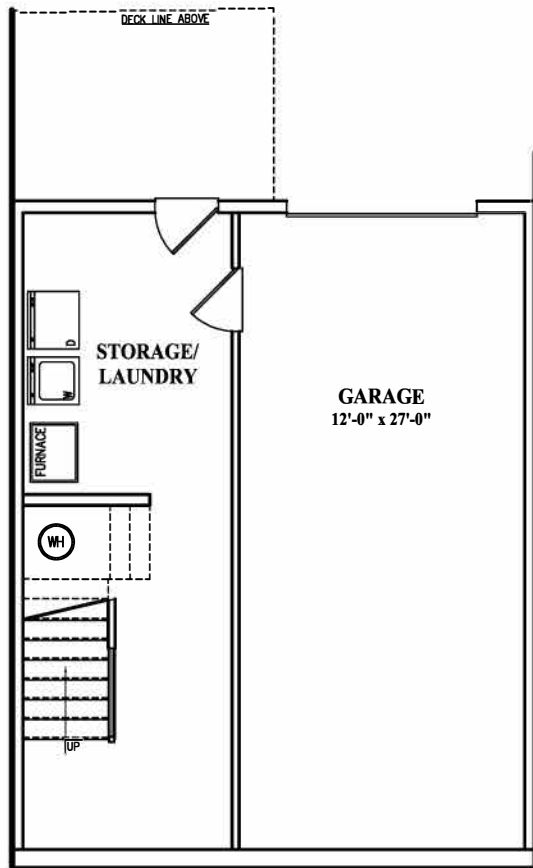

# The Essex

Basement Plan

First Floor Plan

Second Floor Plan

Rent per Month \_\_\_\_\_

**Windsor Commons Townhomes**  
 21 Windsor Way Red Lion, PA 17356  
 (717) 244-4777

**Square Footages**  
 1st Flr. - 616  
 2nd Flr. - 660  
 Total -1276