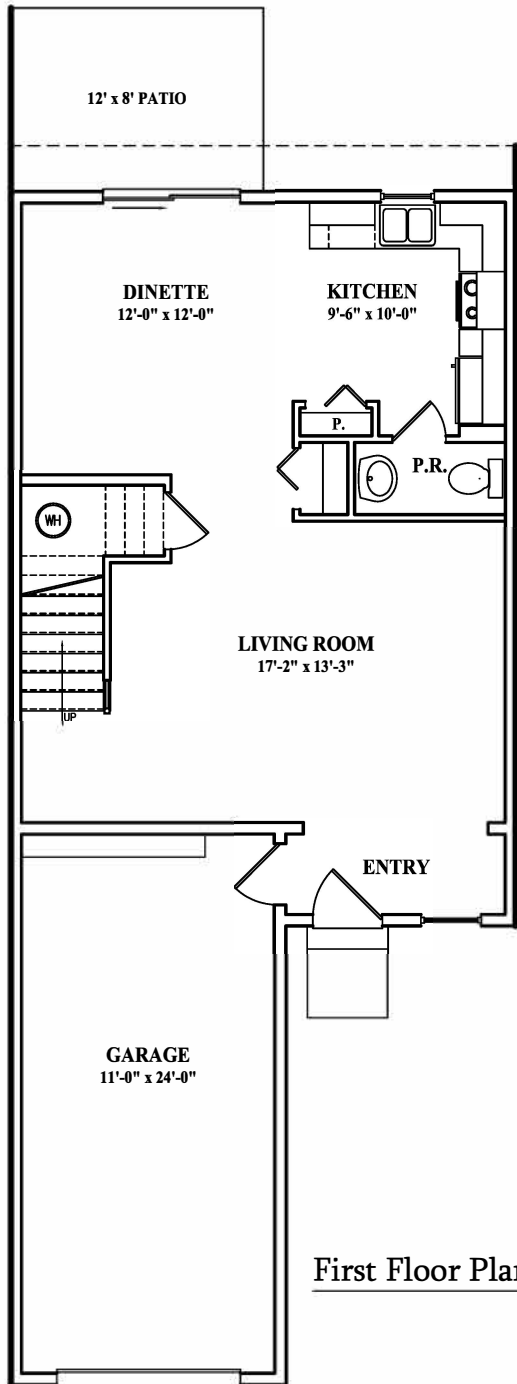

# The Chelsea

First Floor Plan

Second Floor Plan

Rent per Month \_\_\_\_\_

**Windsor Commons Townhomes**  
 21 Windsor Way Red Lion, PA 17356  
 (717) 244-4777

**Square Footages**  
 1st Flr. - 656  
 2nd Flr. - 660  
 Total -1316