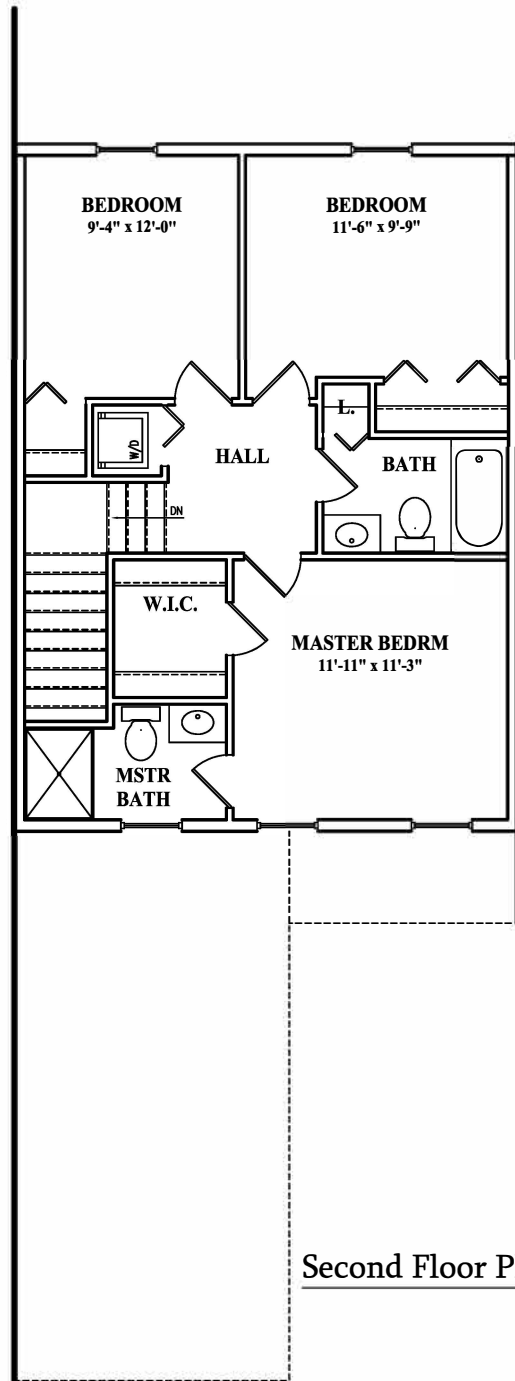

# The Chelsea

First Floor Plan

Second Floor Plan

Rent per Month \_\_\_\_\_

**Windsor Commons Townhomes**  
 21 Windsor Way Red Lion, PA 17356  
 (717) 244-4777

**Square Footages**  
 1st Flr. - 656  
 2nd Flr. - 660  
 Total -1316