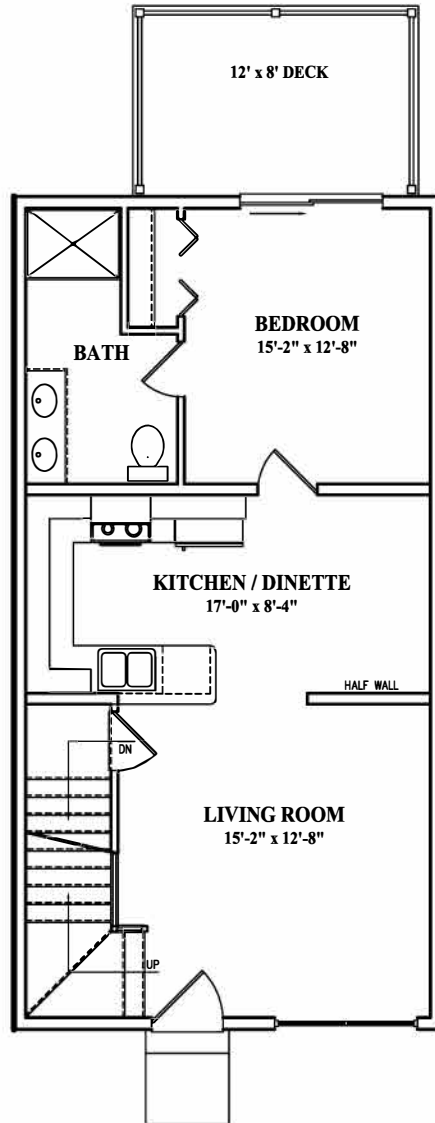

The Bristol

Basement Plan

First Floor Plan

Upper Floor Plan

Rent per Month _____

BRG

Windsor Commons Townhomes
21 Windsor Way Red Lion, PA 17356
(717) 244-4777

Square Footages
1st Flr. - 630
2nd Flr. - 398
Total - 1028