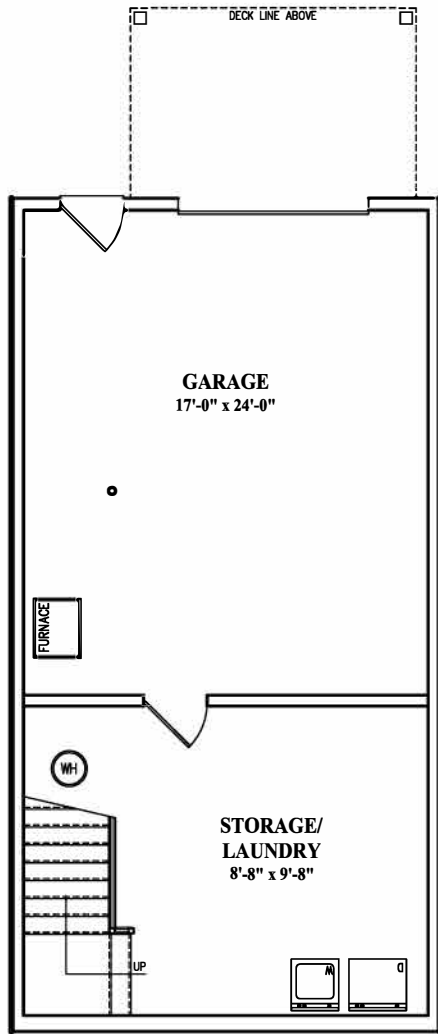

The Bristol

Basement Plan

First Floor Plan

Upper Floor Plan

Rent per Month _____

BRG

Windsor Commons Townhomes
21 Windsor Way Red Lion, PA 17356
(717) 244-4777

Square Footages
1st Flr. - 630
2nd Flr. - 398
Total - 1028