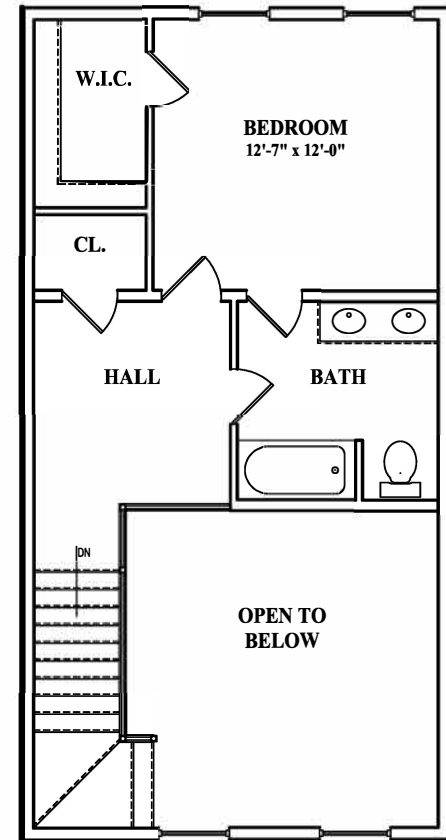

The Bristol

Basement Plan

First Floor Plan

Upper Floor Plan

Rent per Month _____

BRG

Windsor Commons Townhomes
21 Windsor Way Red Lion, PA 17356
(717) 244-4777

Square Footages
1st Flr. - 630
2nd Flr. - 398
Total - 1028