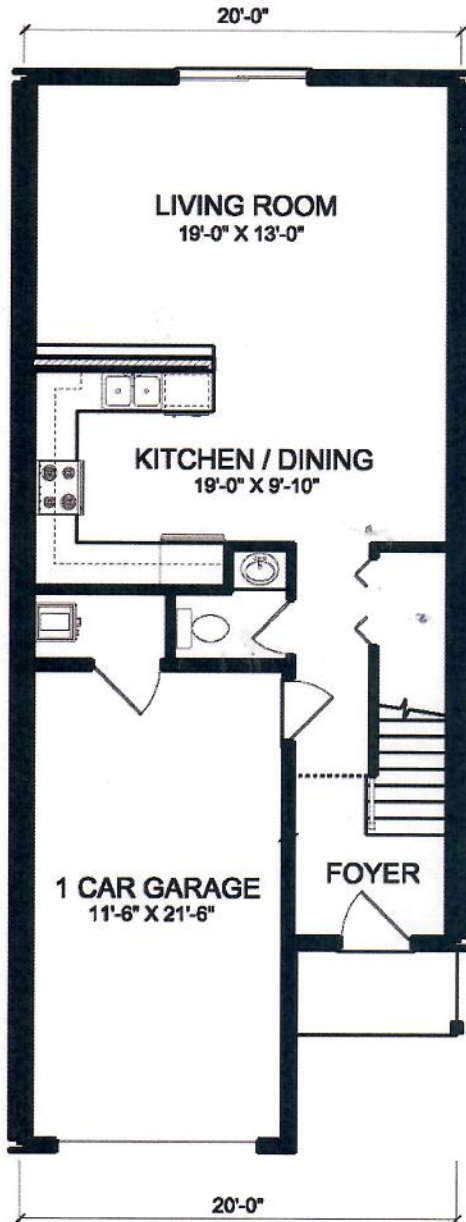

Three Bedroom - Rogers

163C Westpoint Drive, Carlisle, PA (717) 249-7275

FIRST FLOOR PLAN

SECOND FLOOR PLAN

1501 Sq. Ft.

Monthly Rental Amount \$ _____