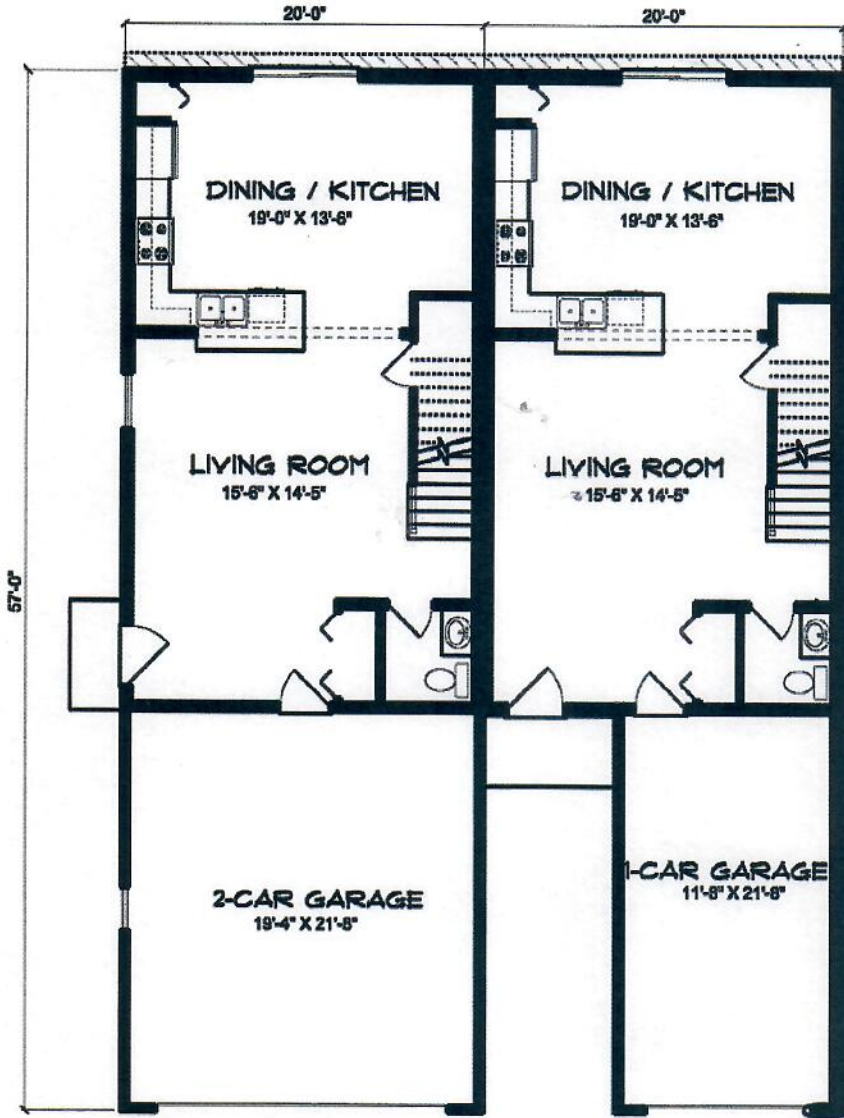

Three Bedroom - Adams End Unit

163C Westpoint Drive, Carlisle, PA (717) 249-7275

FIRST FLOOR PLAN

SECOND FLOOR

1420 Sq. Ft.

Monthly Rental Amount \$ _____