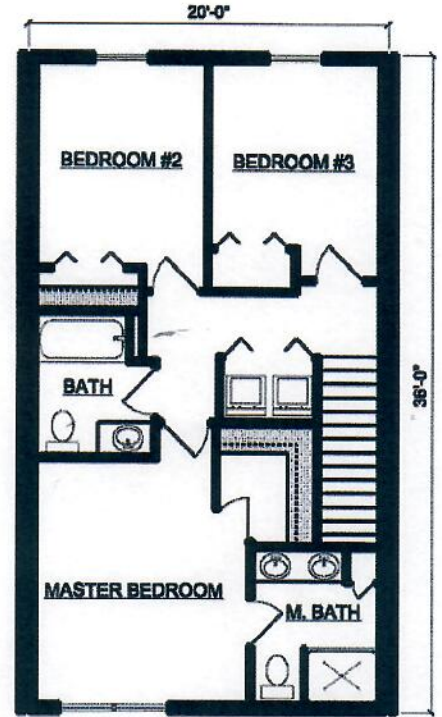

Three Bedroom - Adams End Unit

163C Westpoint Drive, Carlisle, PA (717) 249-7275

FIRST FLOOR PLAN

SECOND FLOOR

1420 Sq. Ft.

Monthly Rental Amount \$ _____