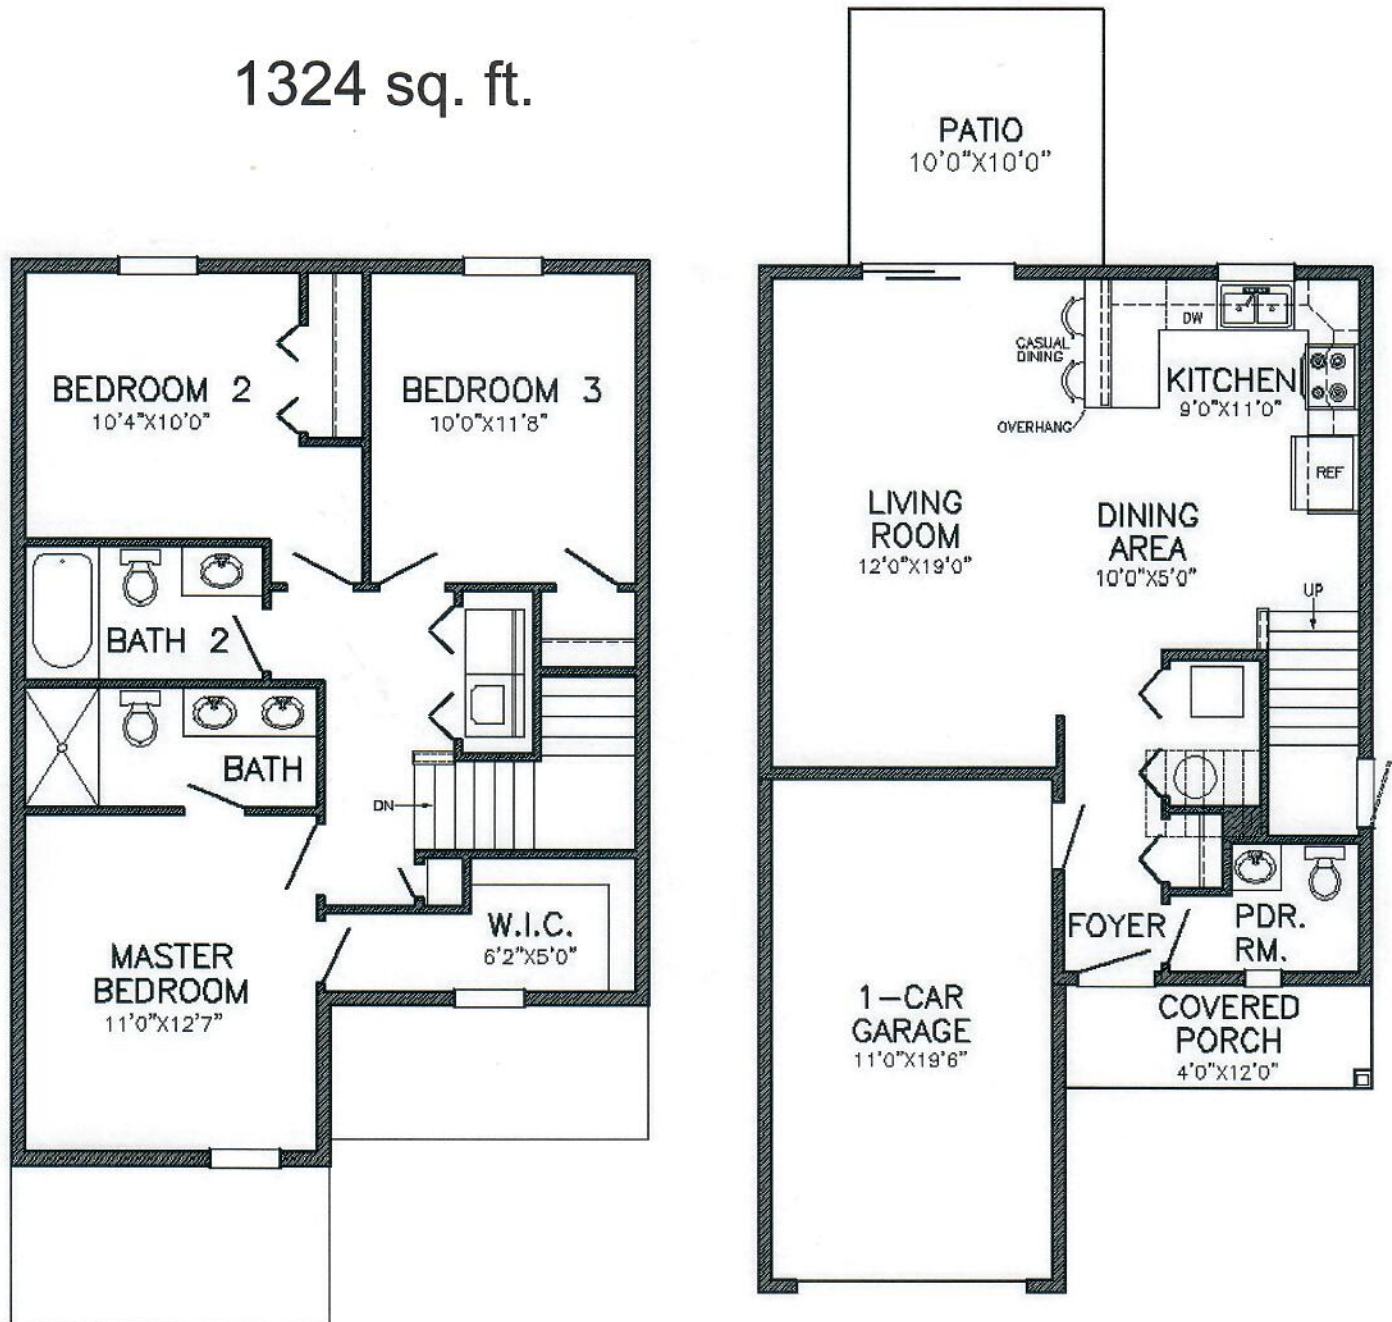

Three Bedroom Townhome

218 Wheatstone Lane, Lebanon, PA 17042 (717) 277-5749

1324 sq. ft.

Monthly Rental Amount \$ _____ trash included