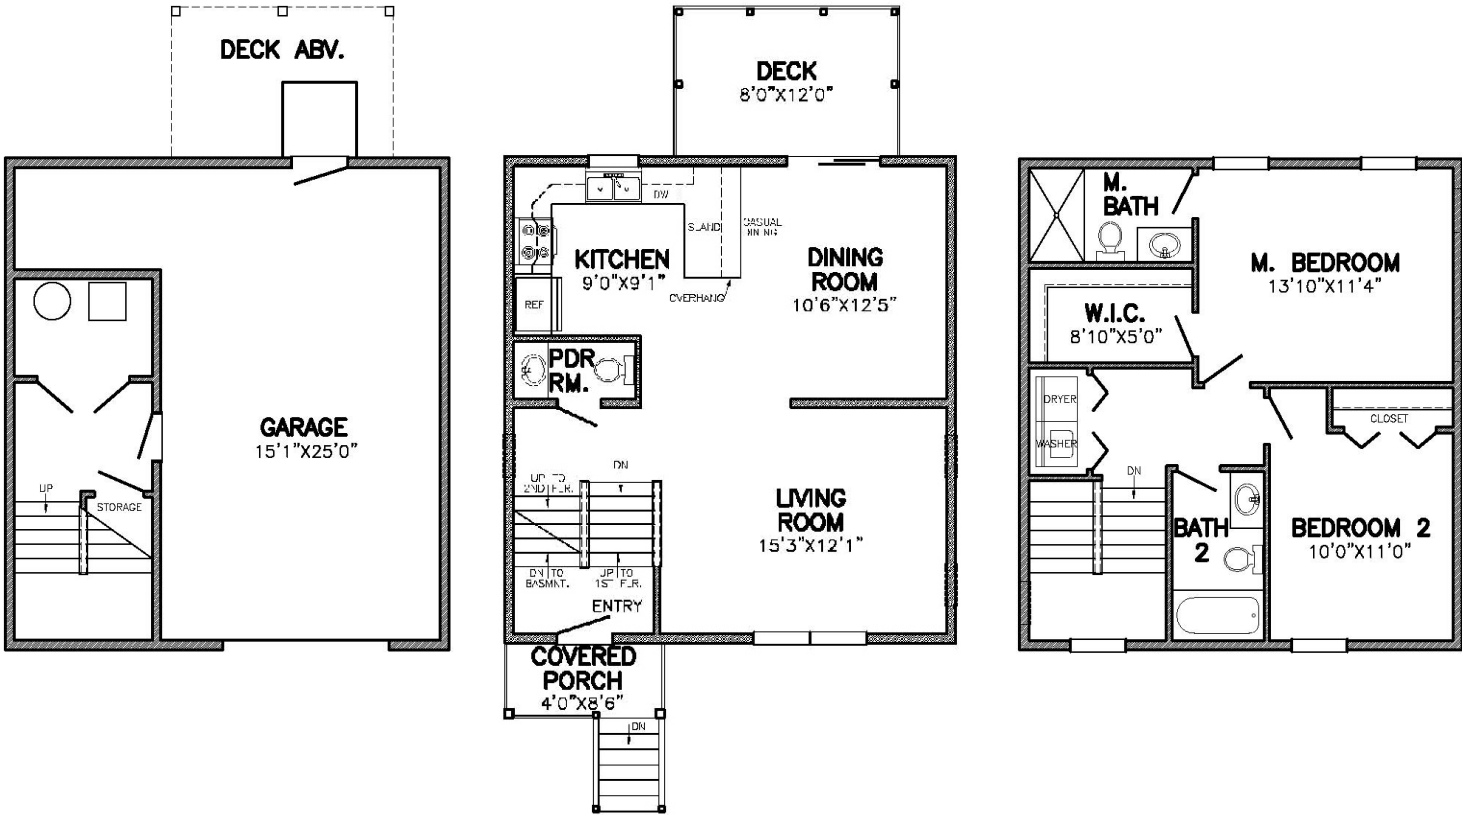

Two Bedroom Townhome

218 Wheatstone Lane, Lebanon, PA 17042 (717) 277-5749

1,418 sq. ft

Monthly Rental Amount \$ _____ trash included