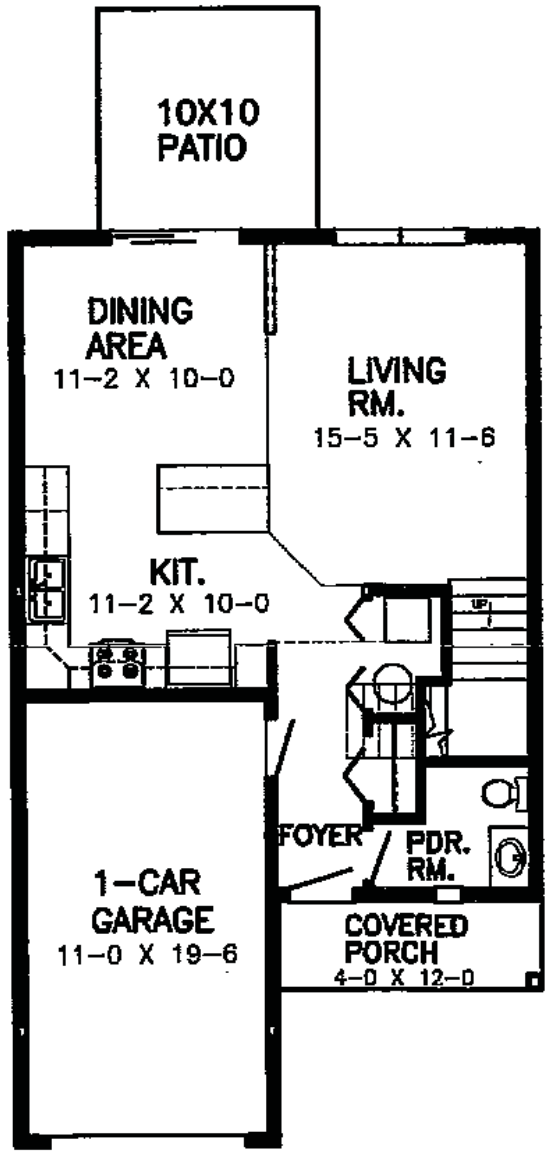

Three Bedroom Townhome

218 Wheatstone Lane, Lebanon, PA 17042-7666 (717) 277-5749

1,409 sq. ft

Monthly Rental Amount \$ _____ trash included