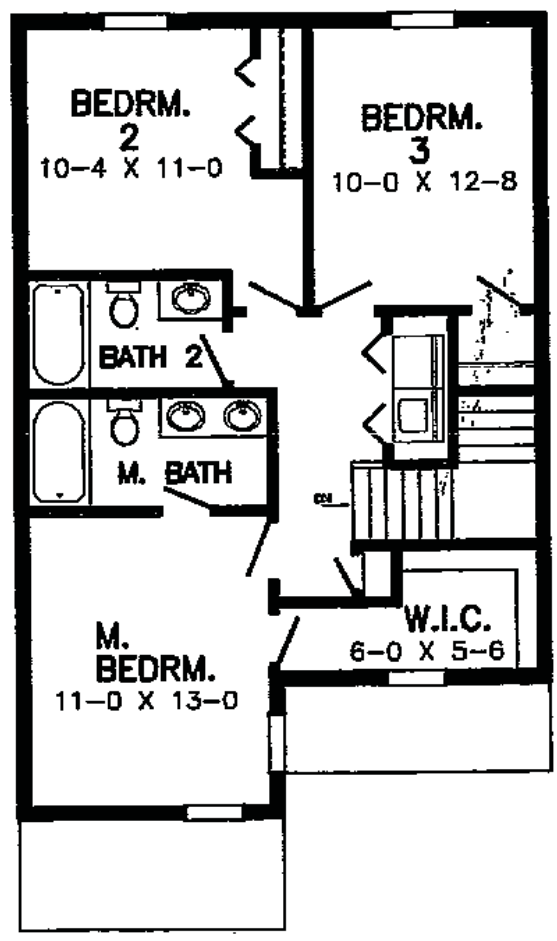

Three Bedroom Townhome

218 Wheatstone Lane, Lebanon, PA 17042-7666 (717) 277-5749

1,409 sq. ft

Monthly Rental Amount \$ _____ trash included