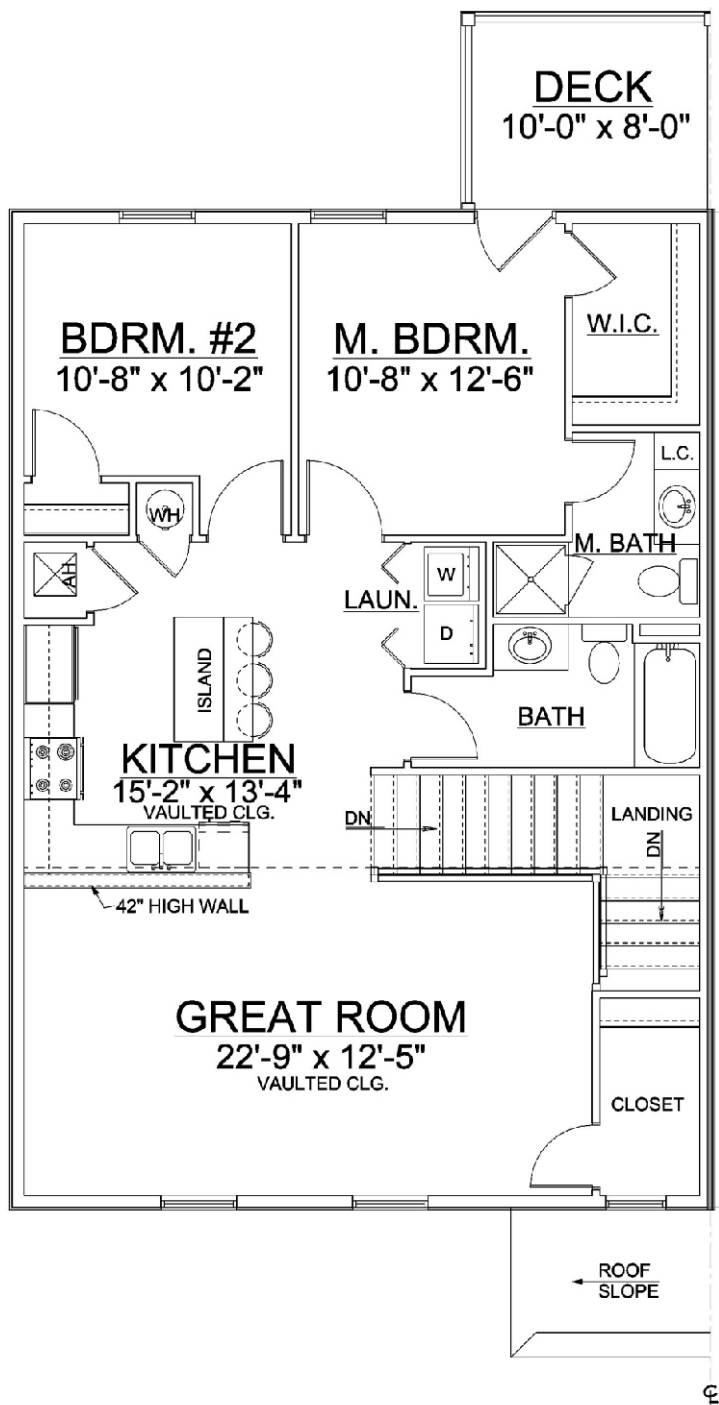

Two Bedroom Apartment - 2nd floor

218 Wheatstone Lane, Lebanon, PA 17042 (717) 277-5749

APARTMENT #2 - 1145 S.F.
UPPER LEVEL

Monthly Rental Amount \$ _____

trash included