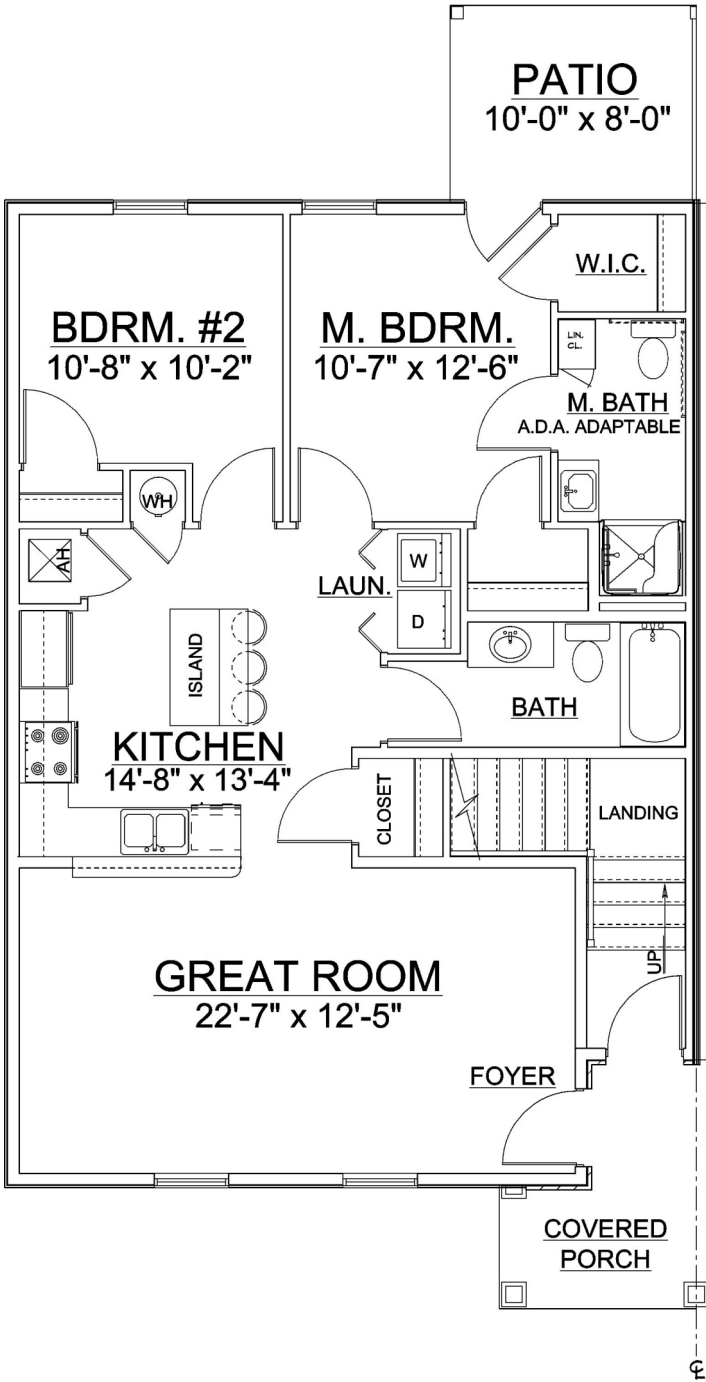

**Two Bedroom Apartment - 1st floor**

218 Wheatstone Lane, Lebanon, PA 17042 (717) 569-0484

**APARTMENT #1 - 1120 S.F.**  
**GROUND LEVEL**  
**HANDICAP ACCESSIBLE/ADAPTABLE UNIT**

Monthly Rental Amount \$ \_\_\_\_\_

trash included