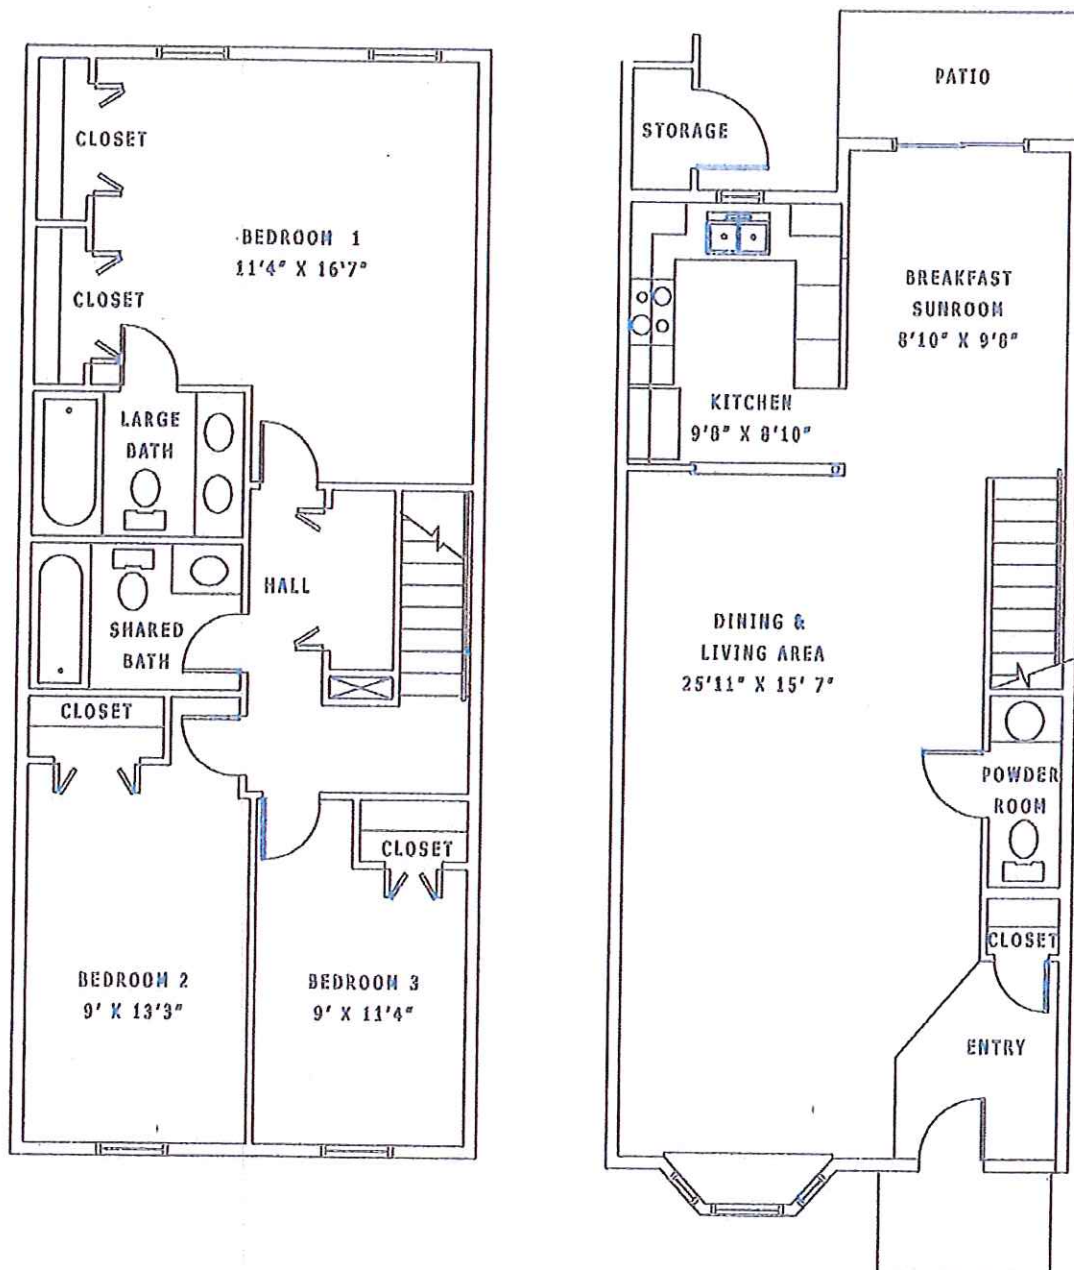

Hamilton Three Bedroom Townhome - 1589 sq. ft.

600 Creekside Lane, Lititz, PA 17543 (717) 626-7368

Monthly Rental Amount \$ _____