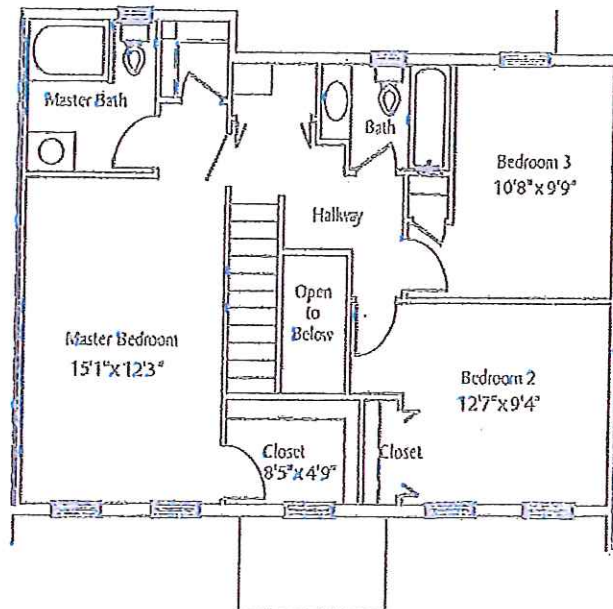

# Greenwich Three Bedroom Townhome - 1754 sq. ft.

600 Creekside Lane, Lititz, PA 17543 (717) 626-7368

FIRST FLOOR

SECOND FLOOR

Monthly Rental Amount \$ \_\_\_\_\_