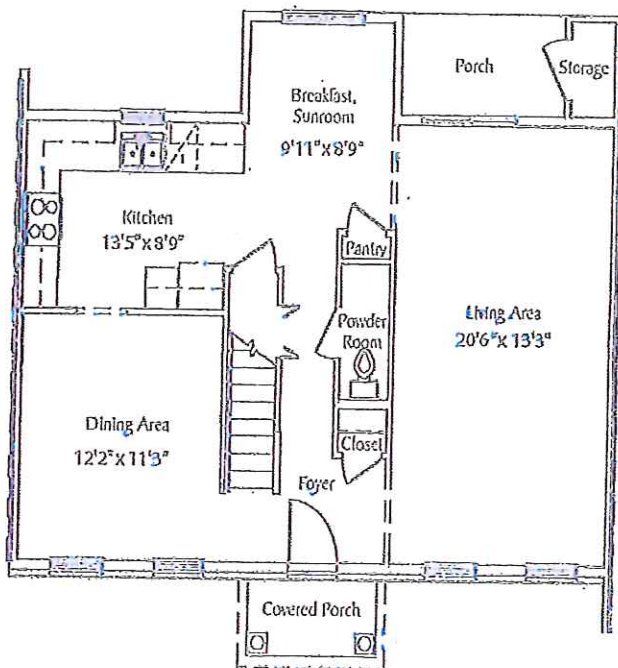

# Greenwich Three Bedroom Townhome - 1754 sq. ft.

600 Creekside Lane, Lititz, PA 17543 (717) 626-7368

FIRST FLOOR

SECOND FLOOR

Monthly Rental Amount \$ \_\_\_\_\_