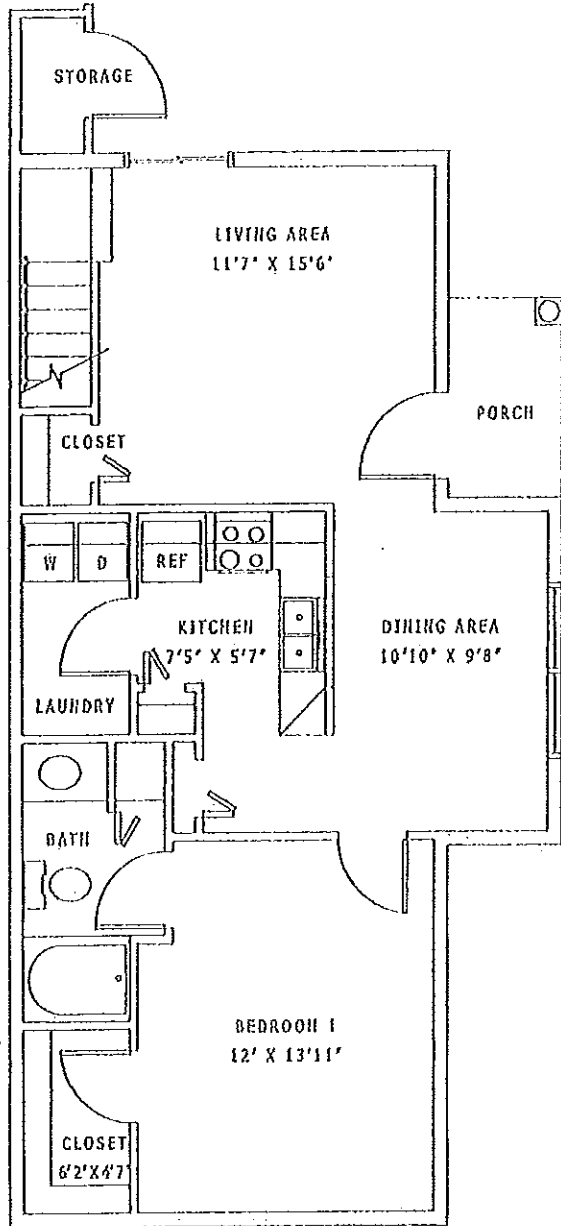

Fairfield Two Bedroom Townhome - 1068 sq. ft.

600 Creekside Lane, Lititz, PA 17543 (717) 626-7368

FIRST FLOOR

SECOND FLOOR

Monthly Rental Amount \$ _____