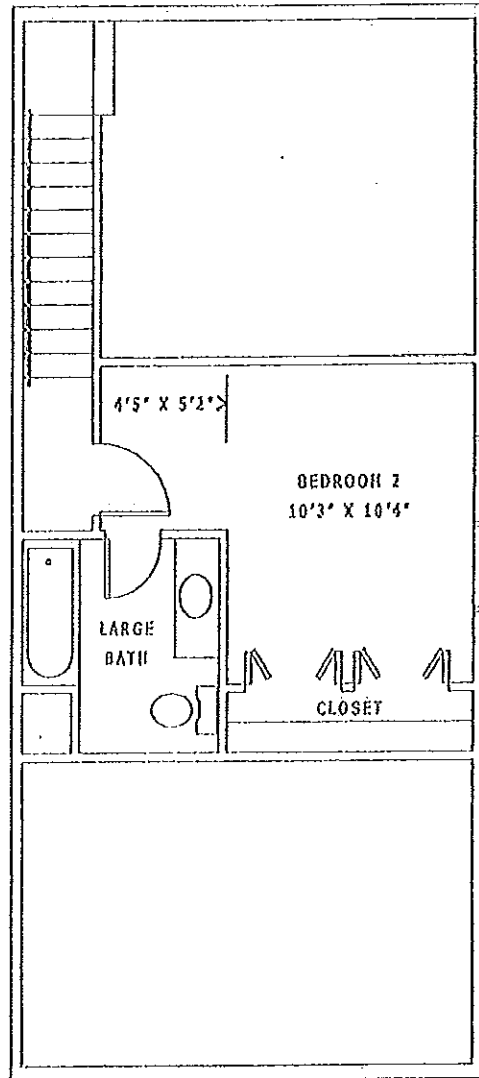

Fairfield Two Bedroom Townhome - 1068 sq. ft.

600 Creekside Lane, Lititz, PA 17543 (717) 626-7368

FIRST FLOOR

SECOND FLOOR

Monthly Rental Amount \$ _____