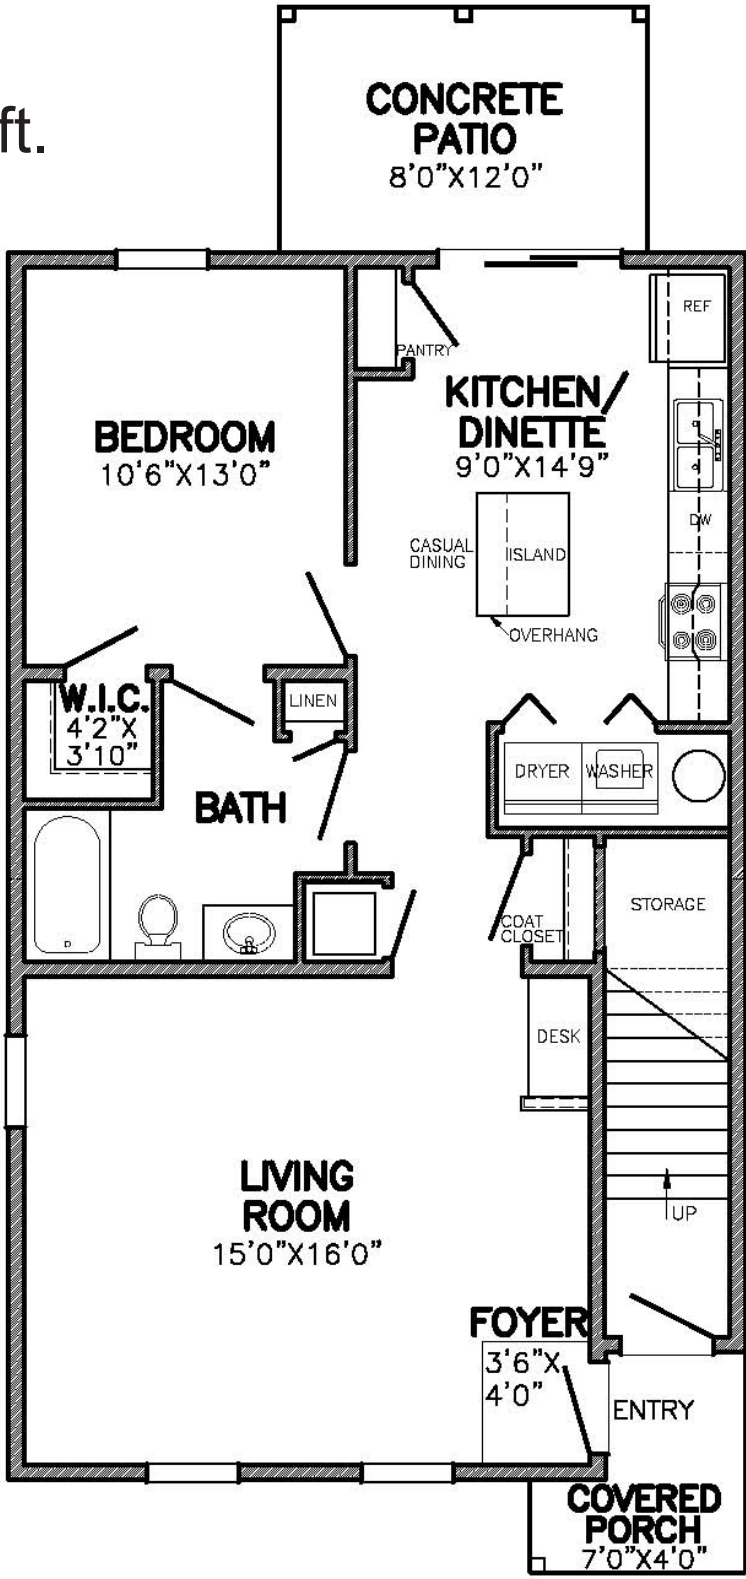

**One Bedroom Apartment - 1st floor**

218 Wheatstone Lane, Lebanon, PA 17042 (717) 277-5749

941 sq. ft.

Monthly Rental Amount \$ \_\_\_\_\_ trash included