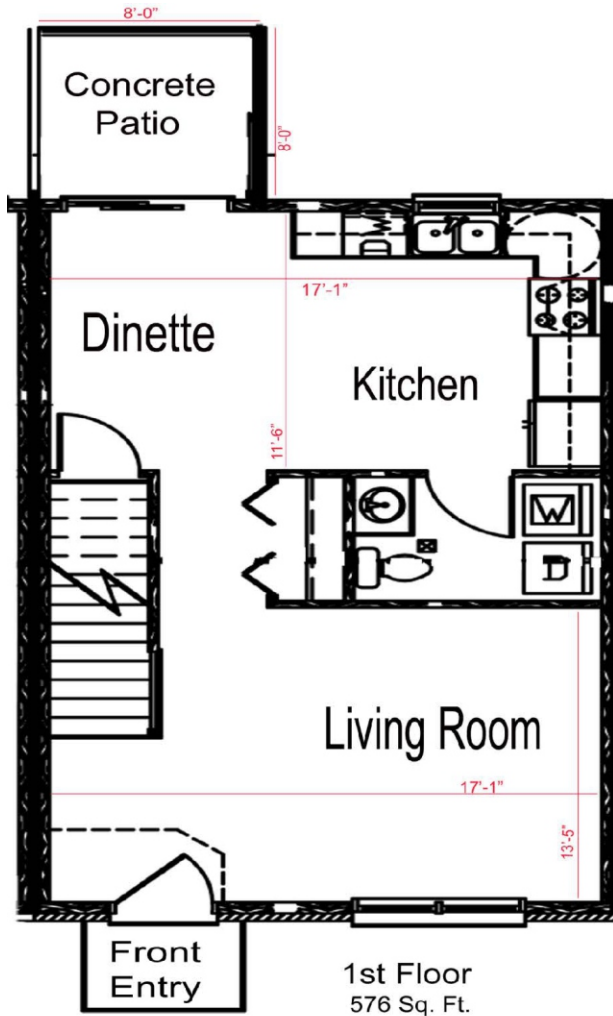

Mill Creek Manor

Three Bedroom, Loft and Two baths

Floorplan F

Rental Amount: _____

1418 sq. ft.