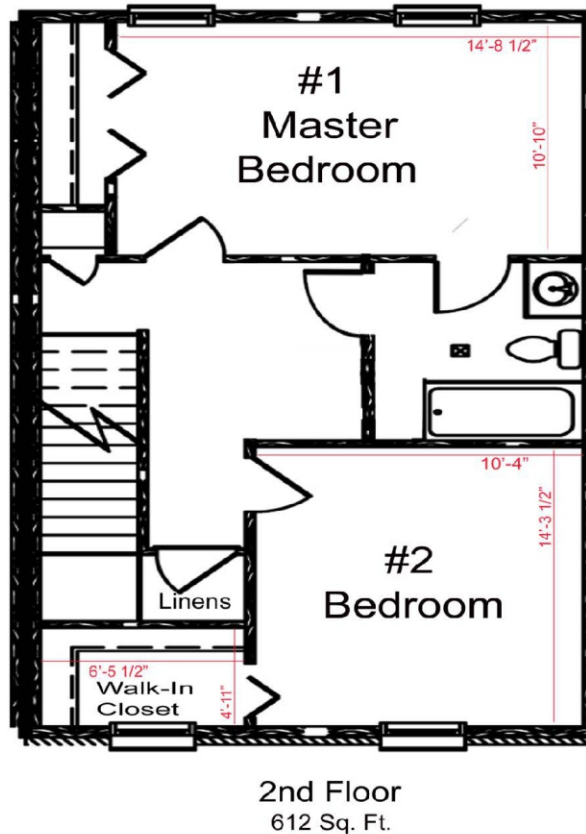

Mill Creek Manor

Three Bedroom, Loft and Two baths

Floorplan F

Rental Amount: _____

1418 sq. ft.