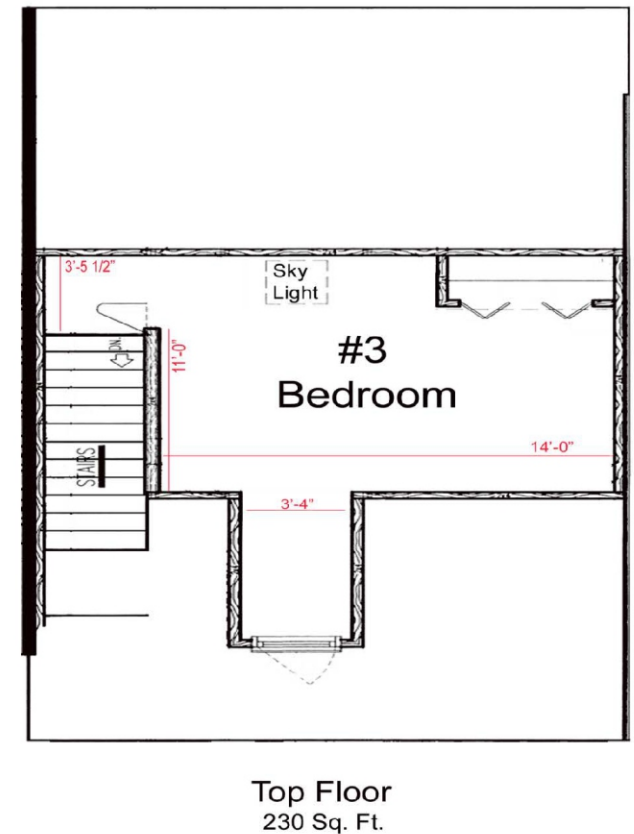

Mill Creek Manor

Three Bedroom, Loft and Two baths

Floorplan F

Rental Amount: _____

1418 sq. ft.