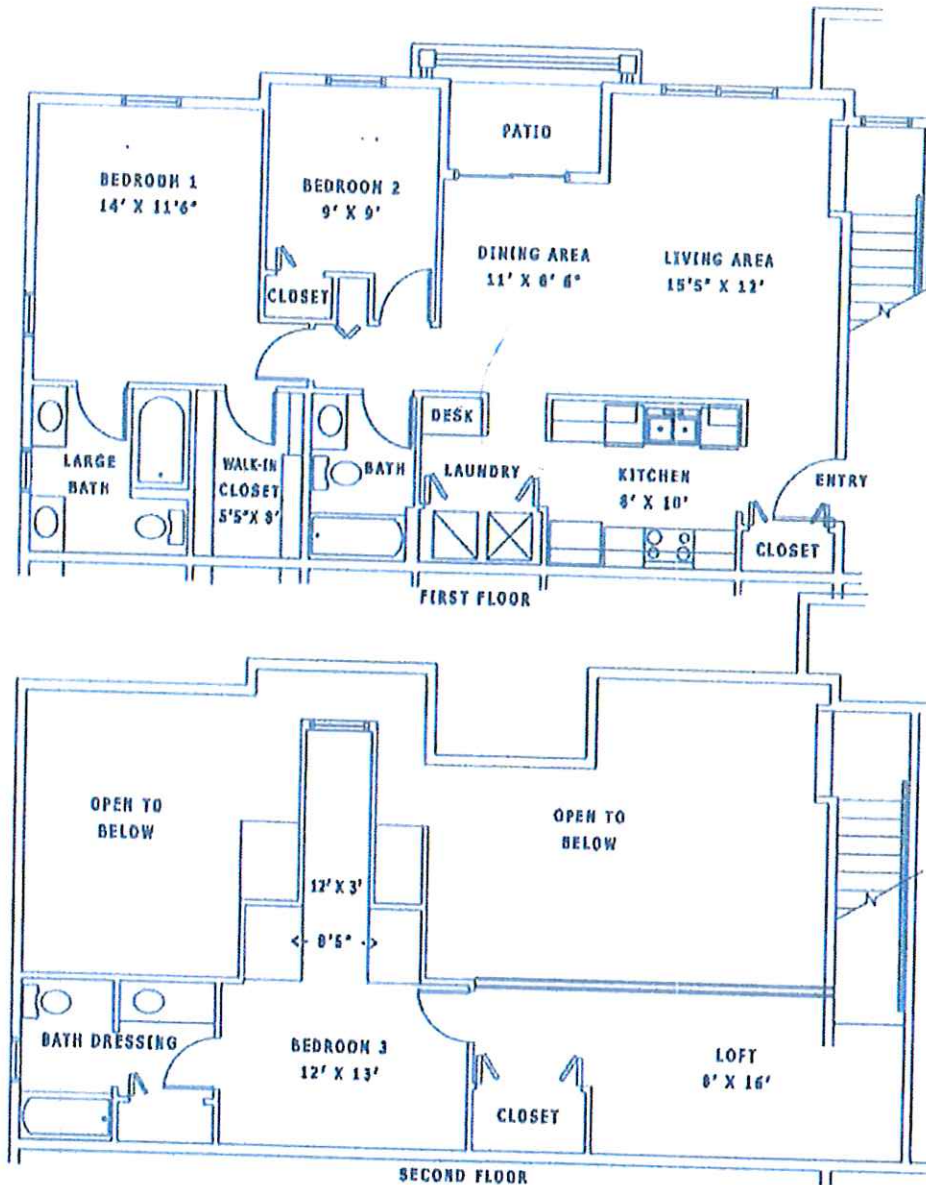

Exeter Three Bedroom Garden Loft - 1553 sq. ft.

600 Creekside Lane, Lititz, PA 17543 (717) 626-7368

Monthly Rental Amount \$ _____