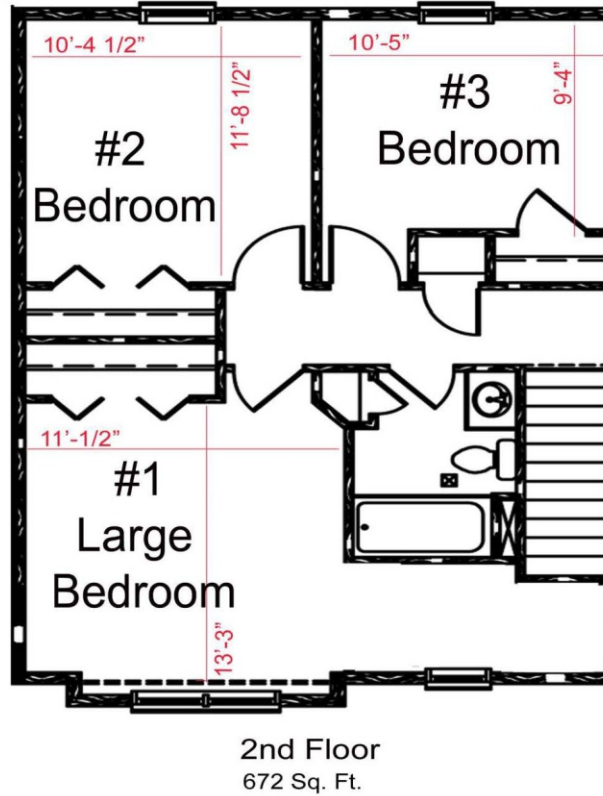

Mill Creek Manor

Three Bedroom, Two baths, Basement and Garage

Floorplan E

Rental Amount: _____

1300 sq. ft.