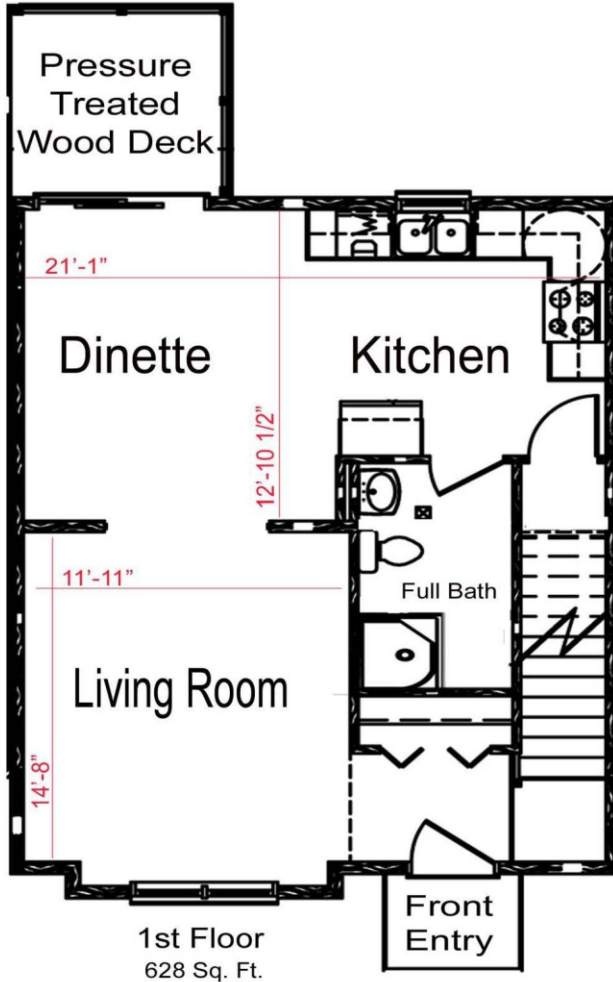

Mill Creek Manor

Three Bedroom, Two baths, Basement and Garage

Floorplan E

Rental Amount: _____

1300 sq. ft.