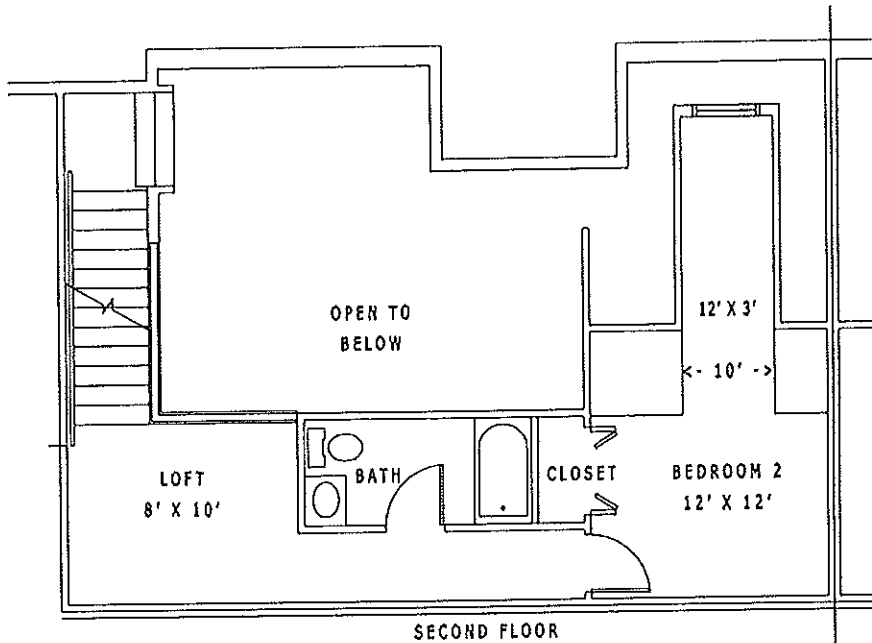

Deerfield Two Bedroom Apartment - 1068 sq. ft.

600 Creekside Lane, Lititz, PA 17543 (717) 626-7368

Monthly Rental Amount \$ _____