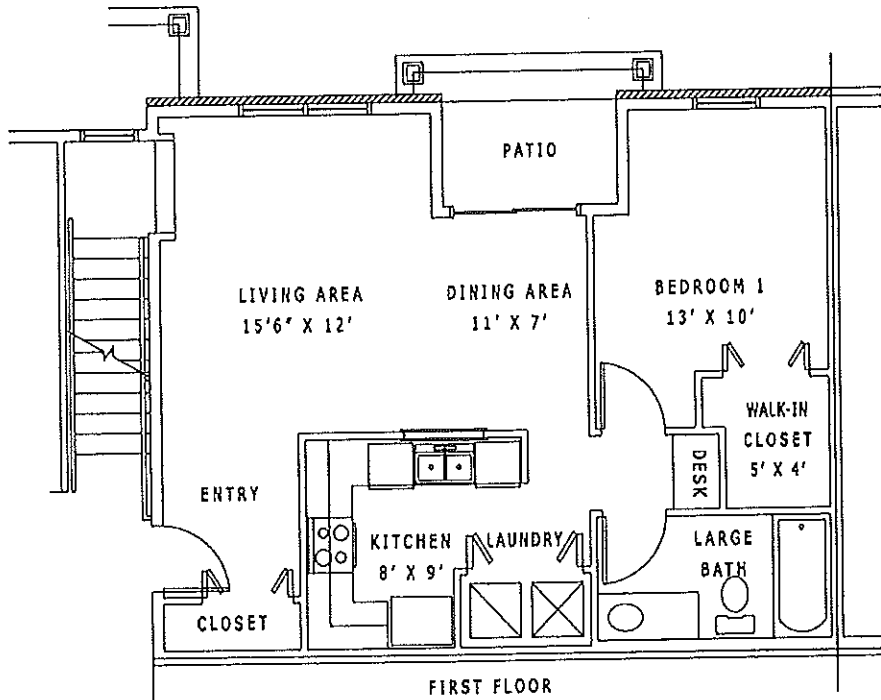

Deerfield Two Bedroom Apartment - 1068 sq. ft.

600 Creekside Lane, Lititz, PA 17543 (717) 626-7368

Monthly Rental Amount \$ _____