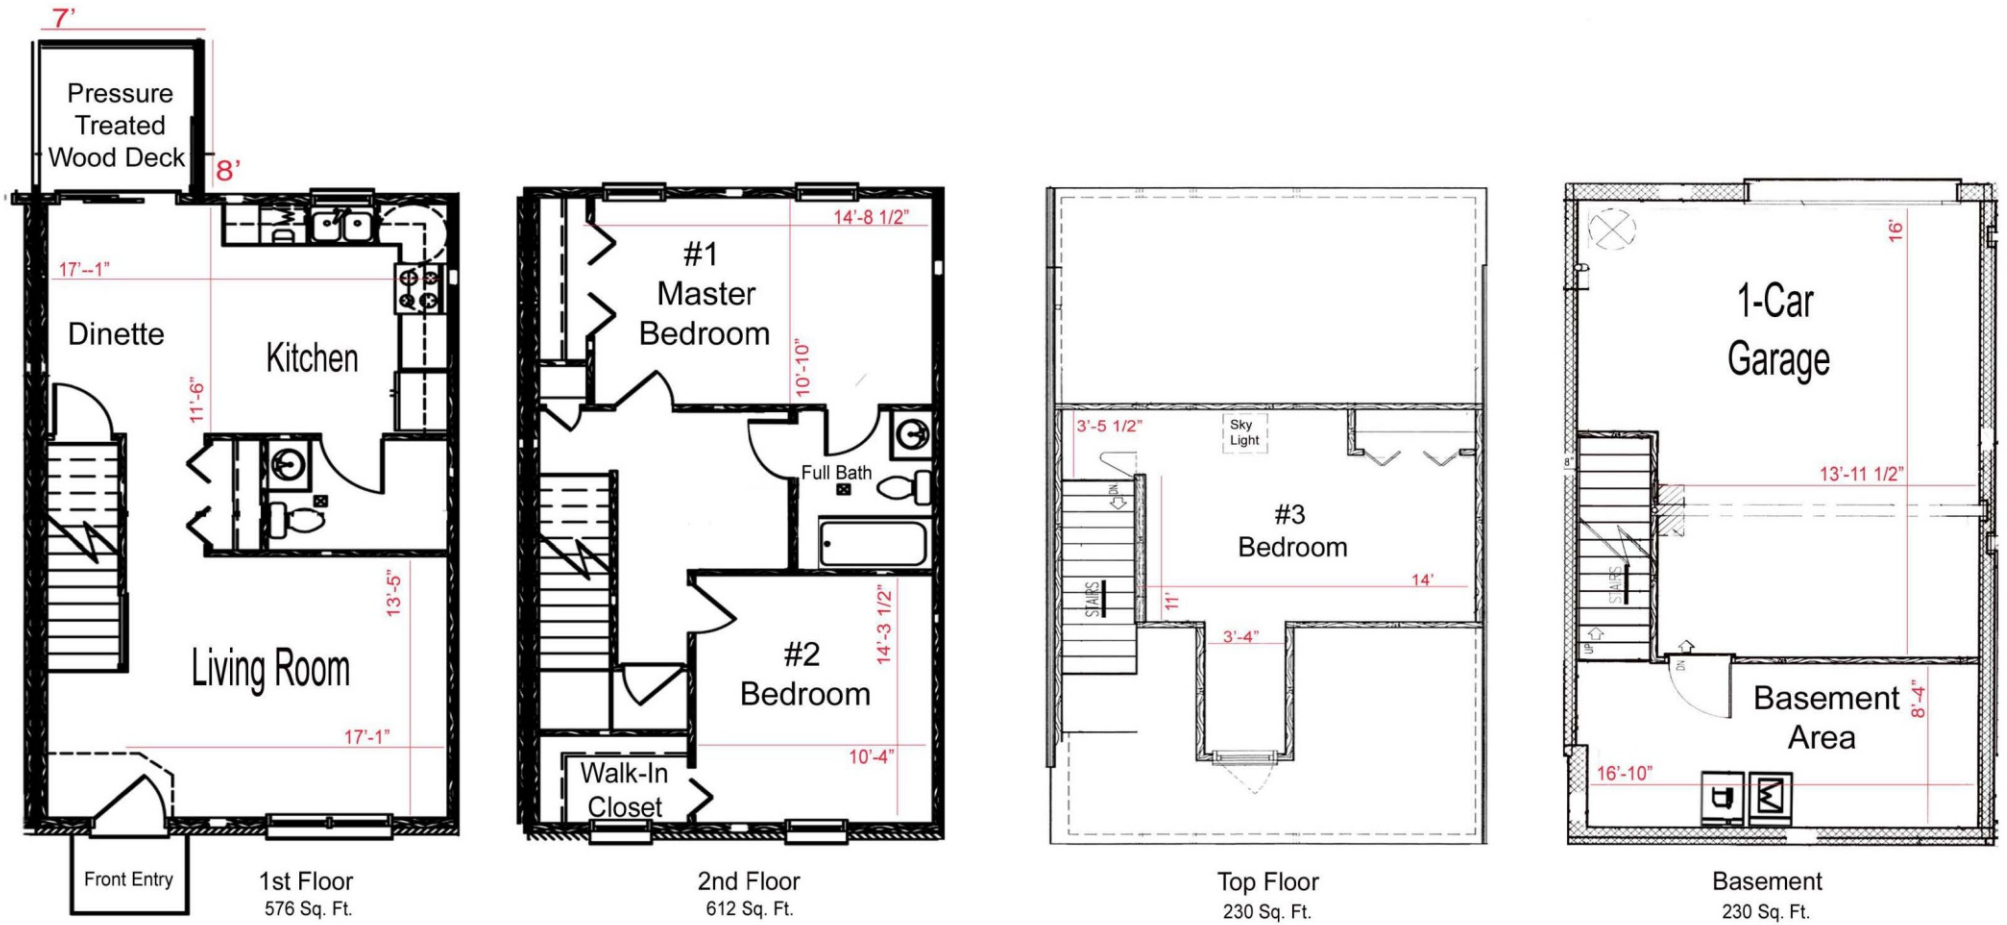

Mill Creek Manor

Three Bedroom Loft, Two baths, Basement and Garage

Floorplan D

Rental Amount: _____

1418 sq. ft.