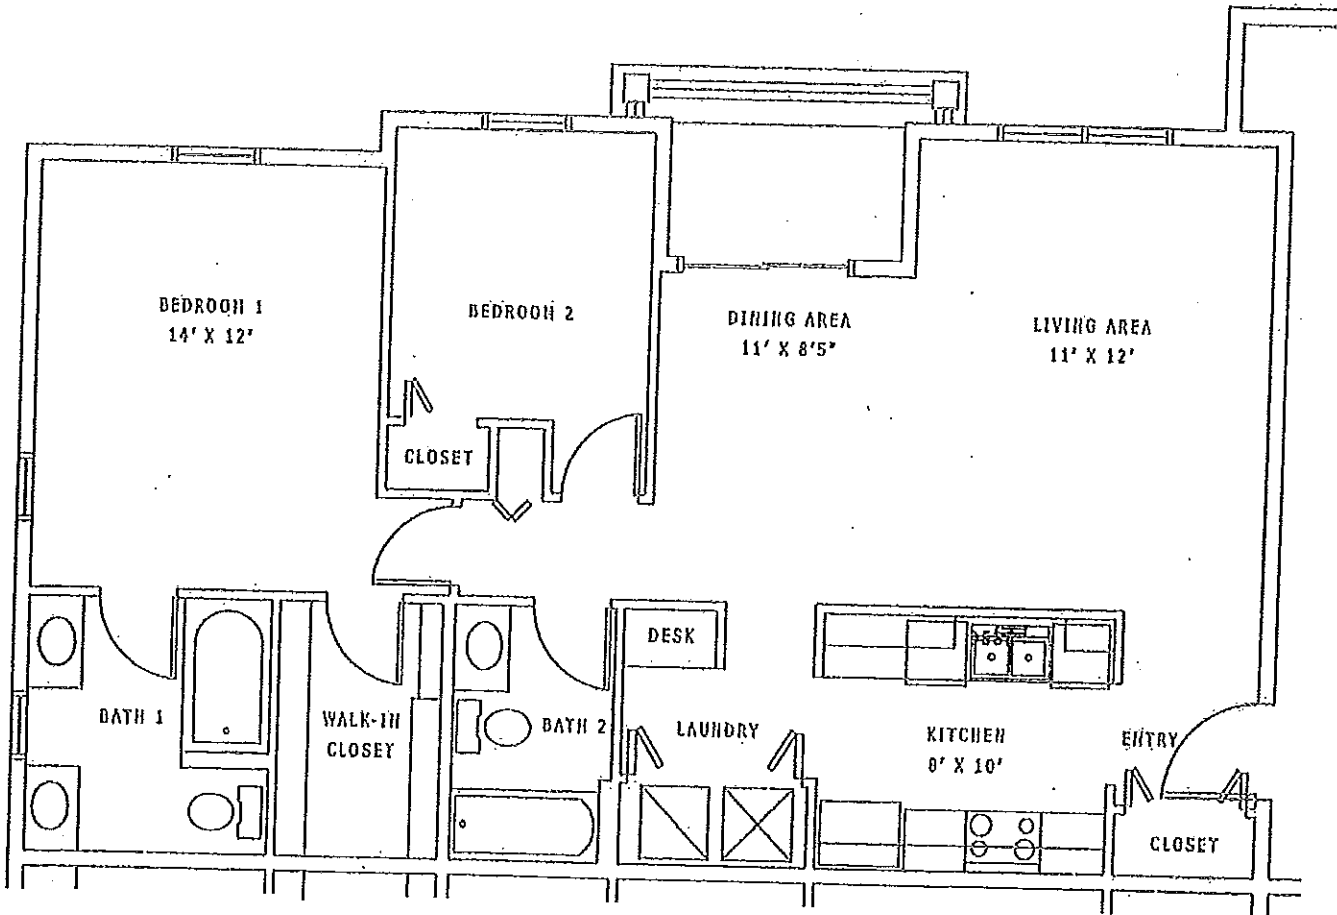

Cambridge Two Bedroom Apartment - 1030 sq. ft.

600 Creekside Lane, Lititz, PA 17543 (717) 626-7368

Monthly Rental Amount \$ _____