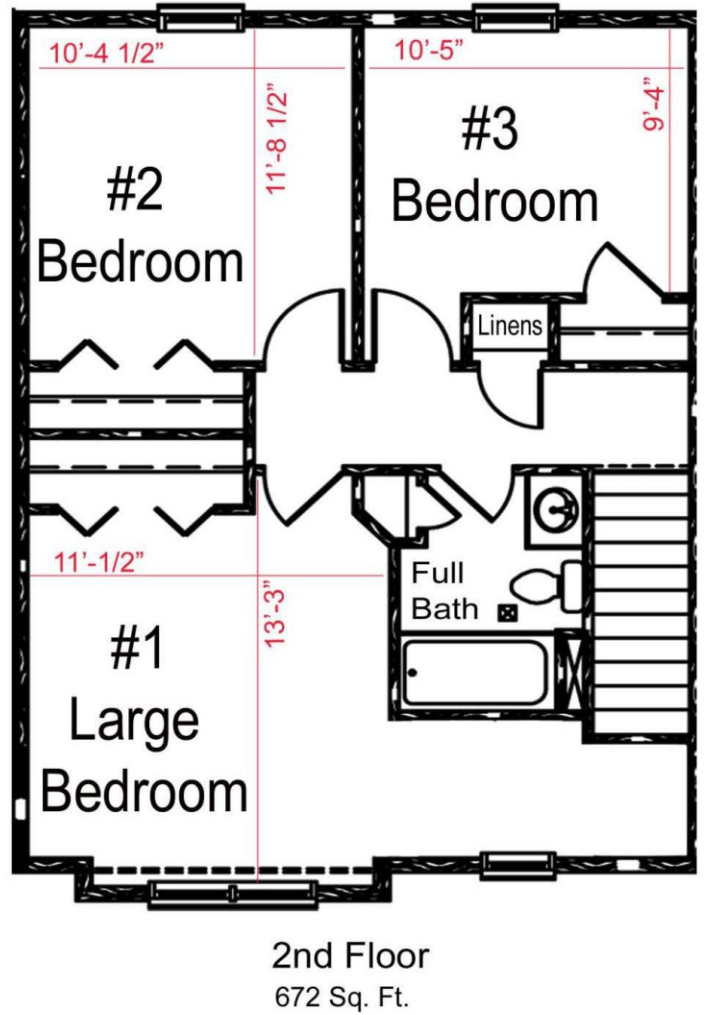

Mill Creek Manor

Three Bedroom and Two Baths

Floorplan C

Rental Amount: _____

1300 sq. ft.