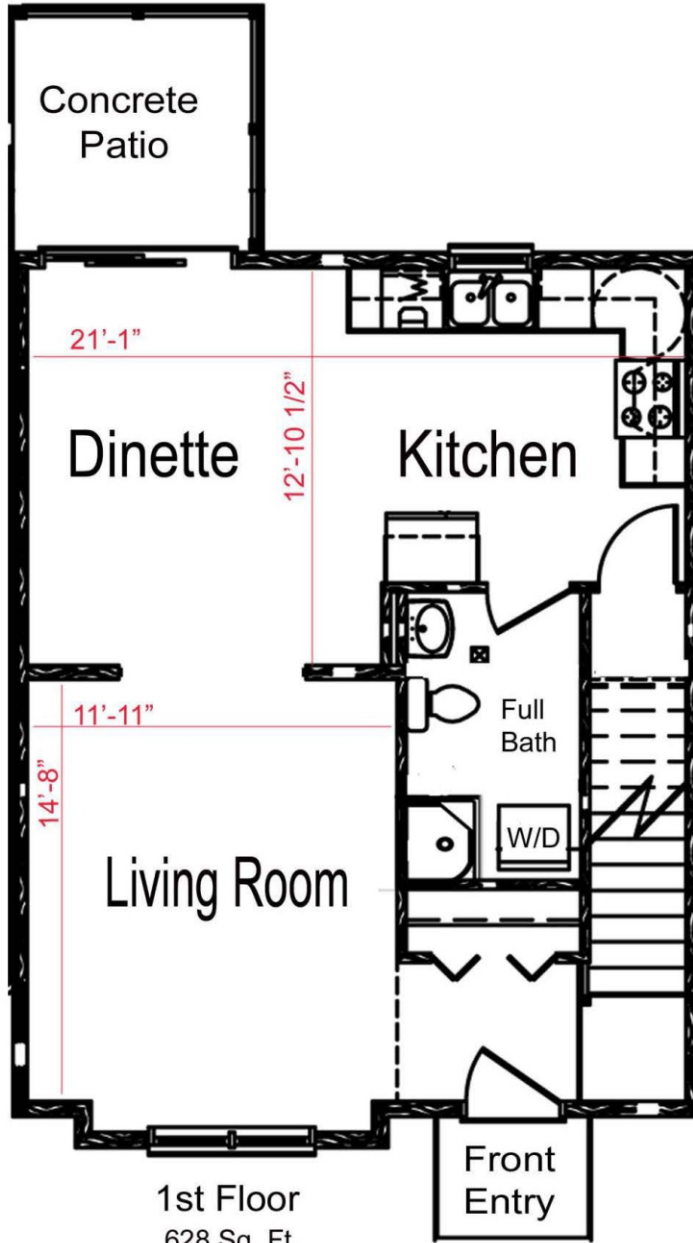

Mill Creek Manor

Three Bedroom and Two Baths

Floorplan C

Rental Amount: _____

1300 sq. ft.