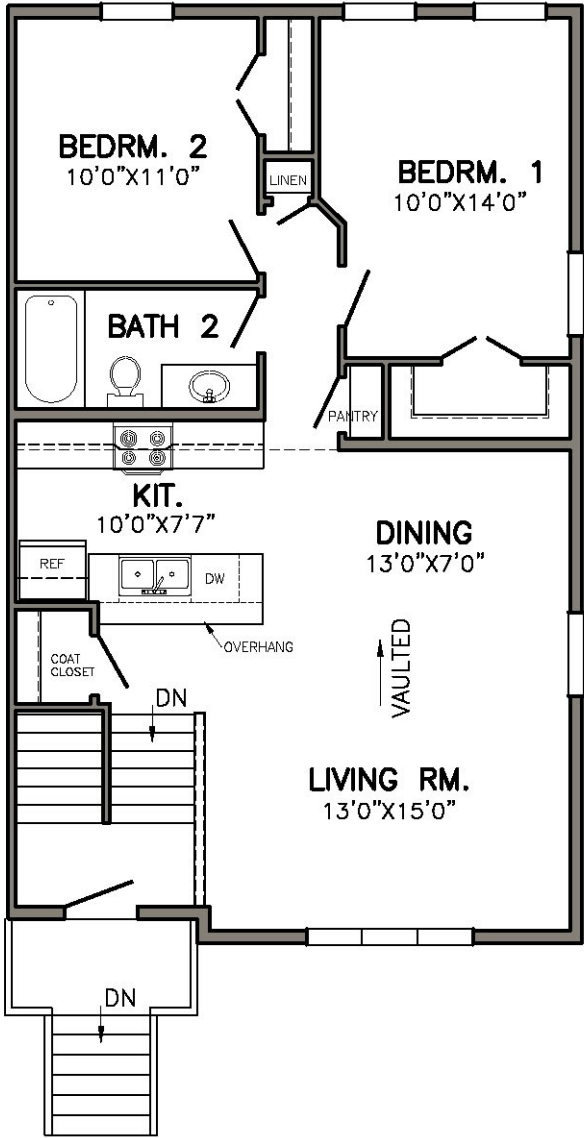

Three Bedroom Bi-Level Townhome

218 Wheatstone Lane, Lebanon, PA 17042 (717) 277-5749

1454 sq. ft.

Monthly Rental Amount \$ _____