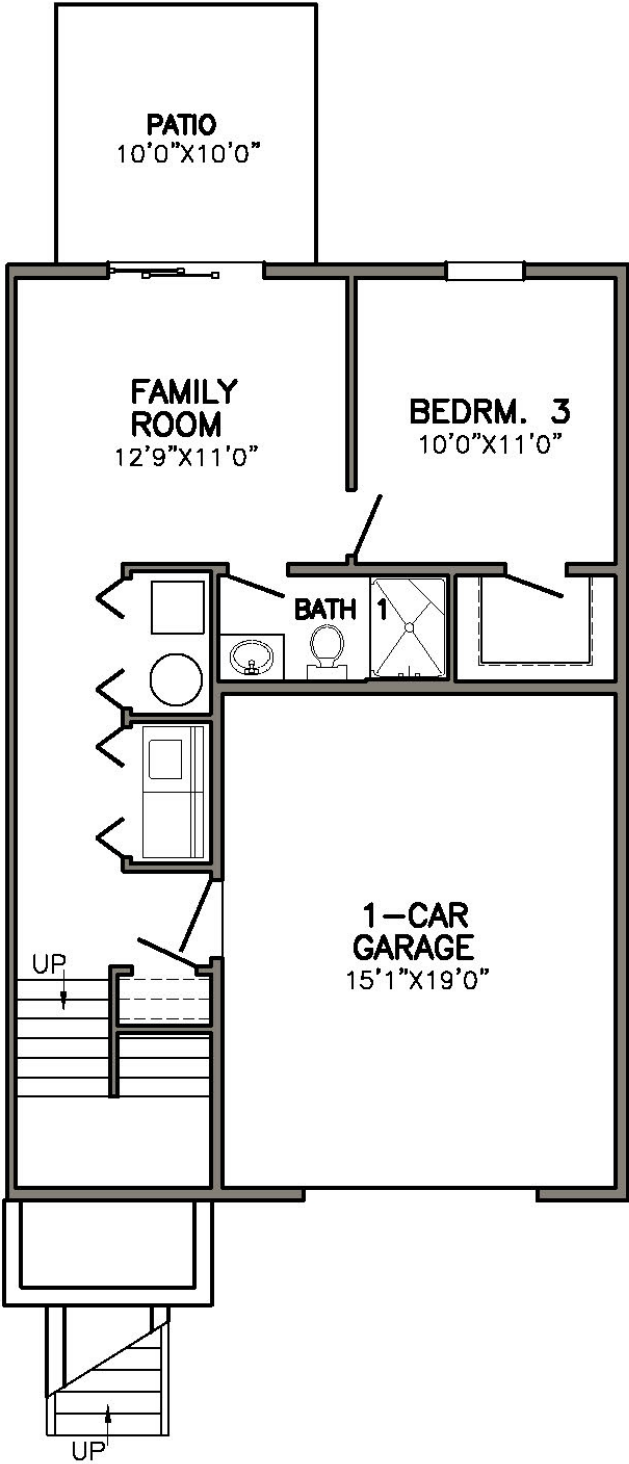

Three Bedroom Bi-Level Townhome

218 Wheatstone Lane, Lebanon, PA 17042 (717) 277-5749

1454 sq. ft.

Monthly Rental Amount \$ _____