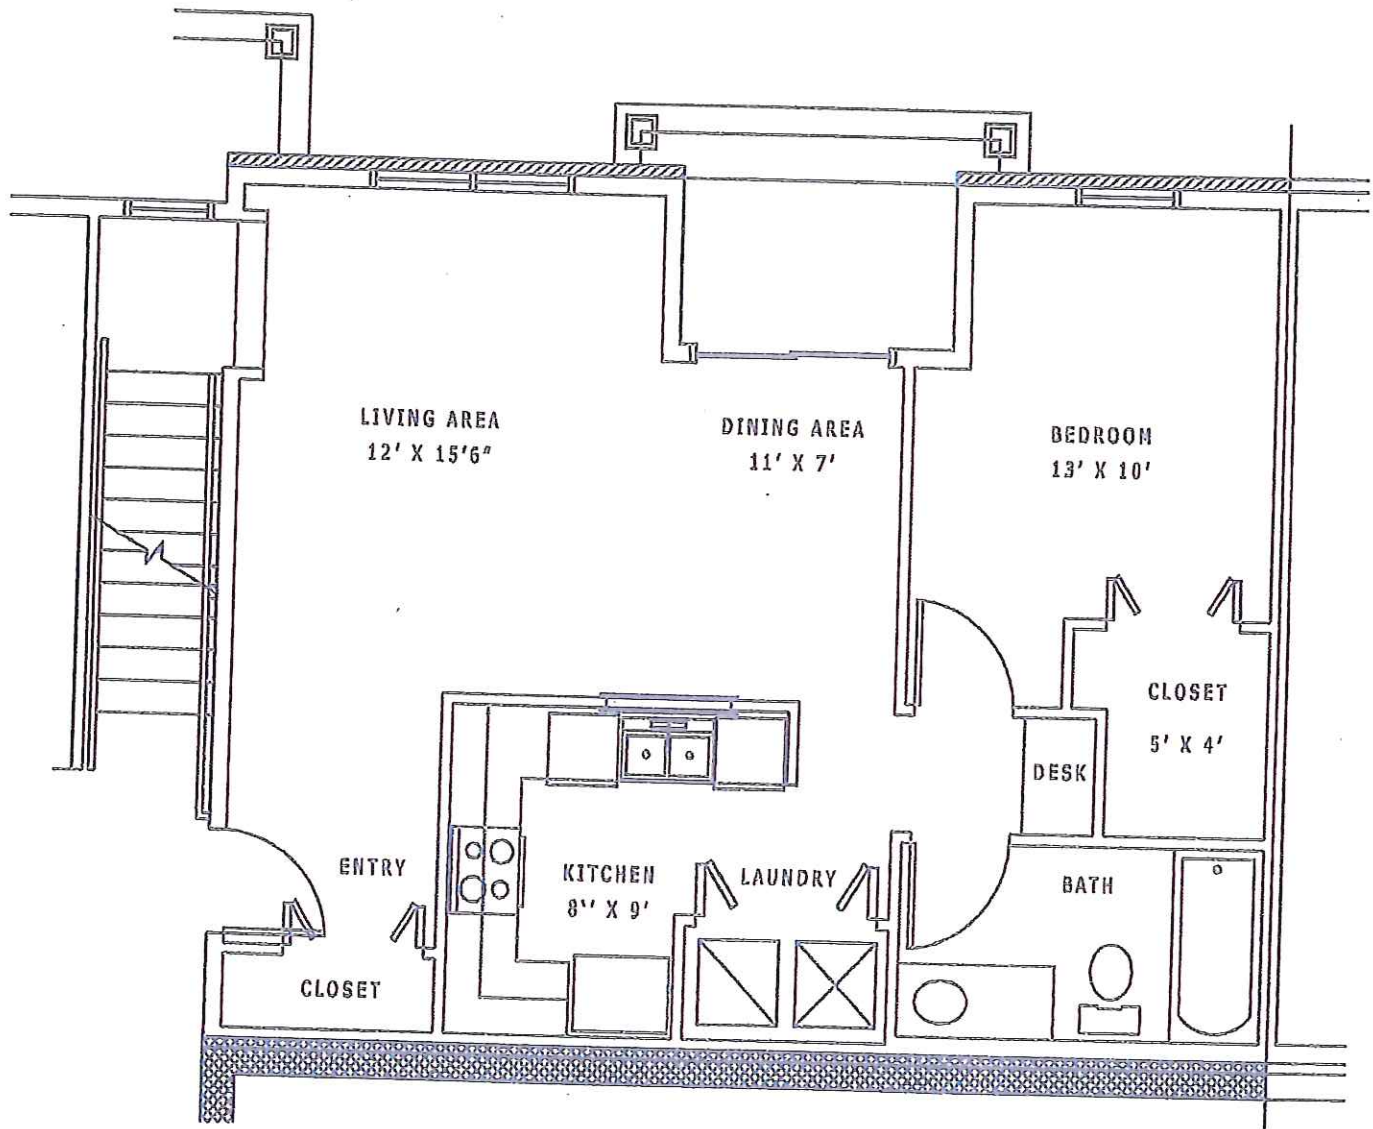

Barrington One Bedroom Apartment - 736 sq. ft.

600 Creekside Lane, Lititz, PA 17543 (717) 626-7368

Monthly Rental Amount \$ \_\_\_\_\_