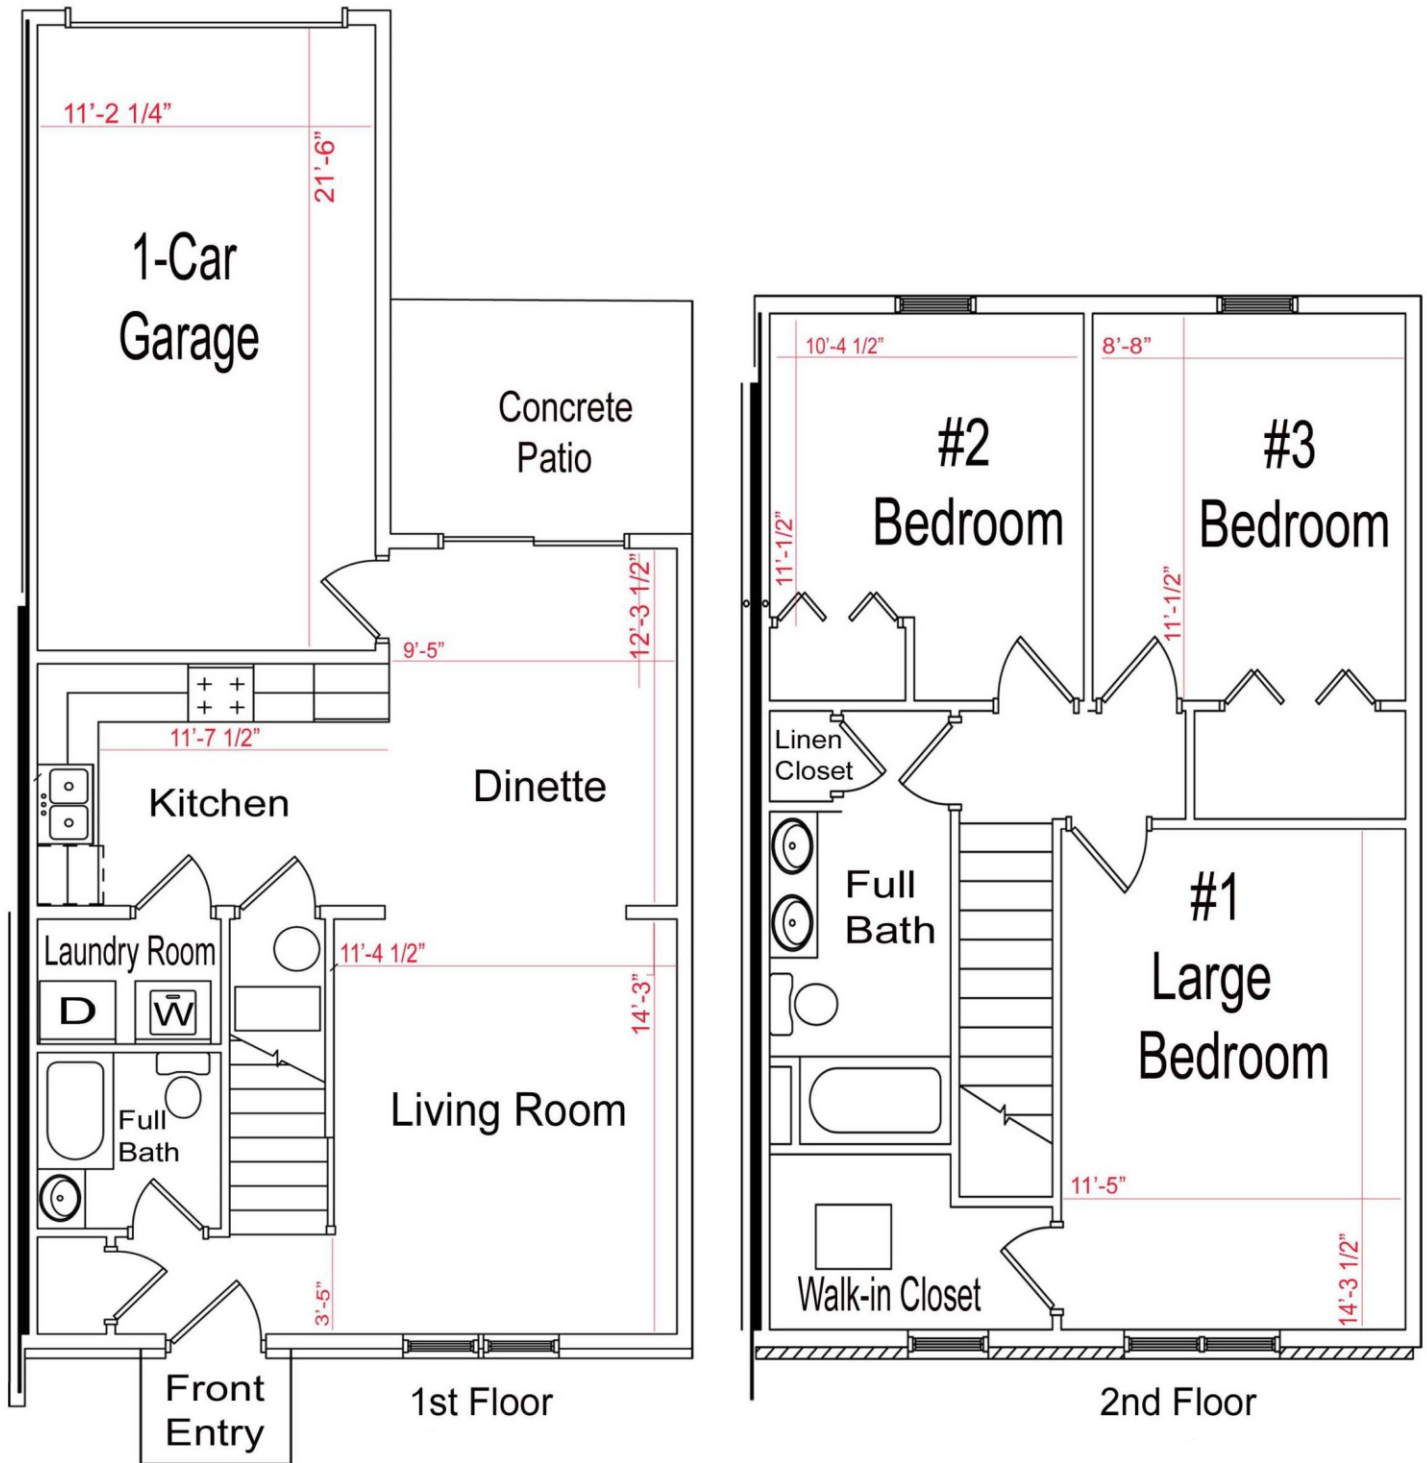

Mill Creek Manor

Three Bedroom, Two baths and Garage Floorplan B

Rental Amount: _____

1285 sq. ft.