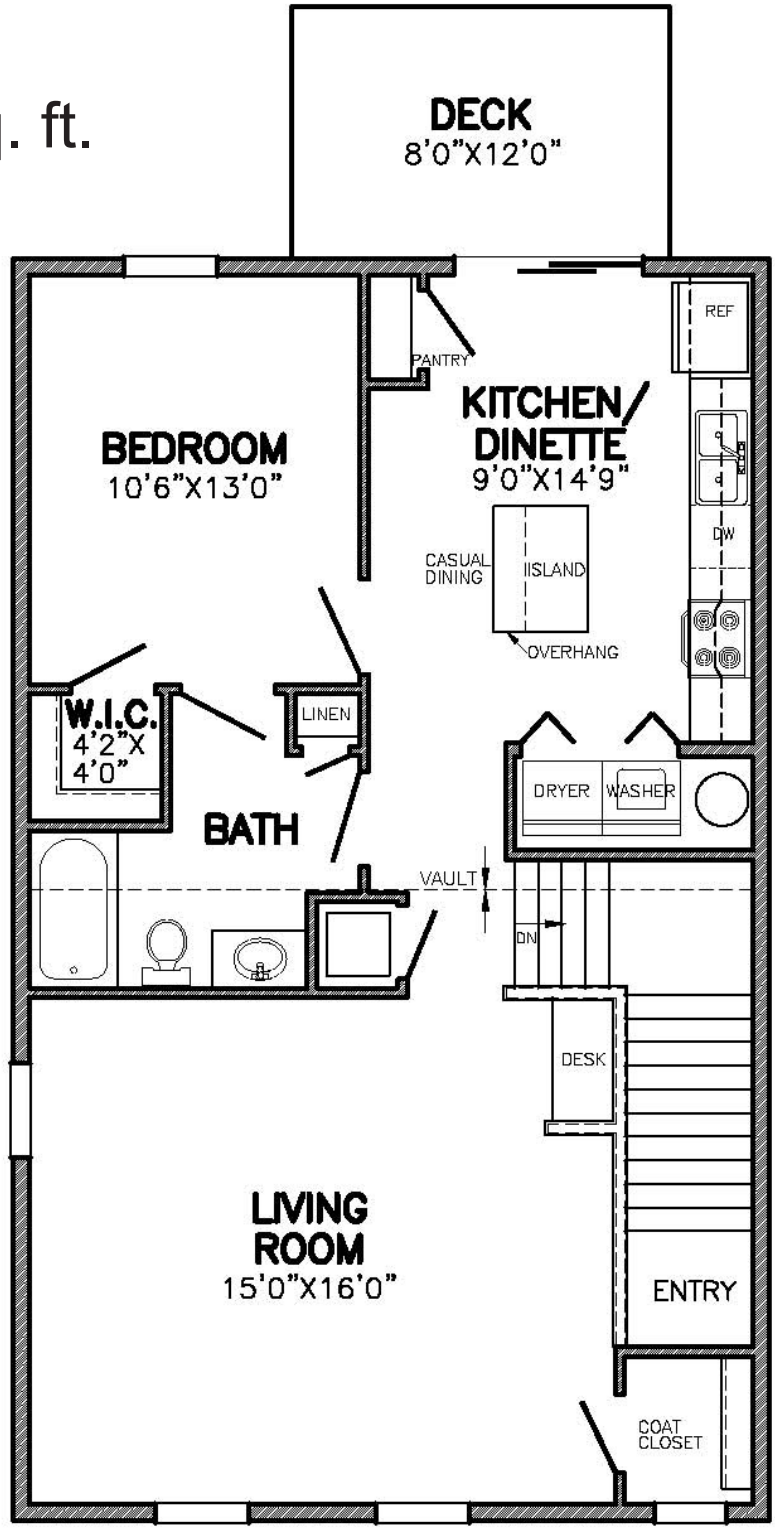

**One Bedroom Apartment - 2nd floor**

718 Wheatstone Lane, Lebanon, PA 17042 (717) 277-5749

960 sq. ft.

Monthly Rental Amount \$ \_\_\_\_\_

trash included