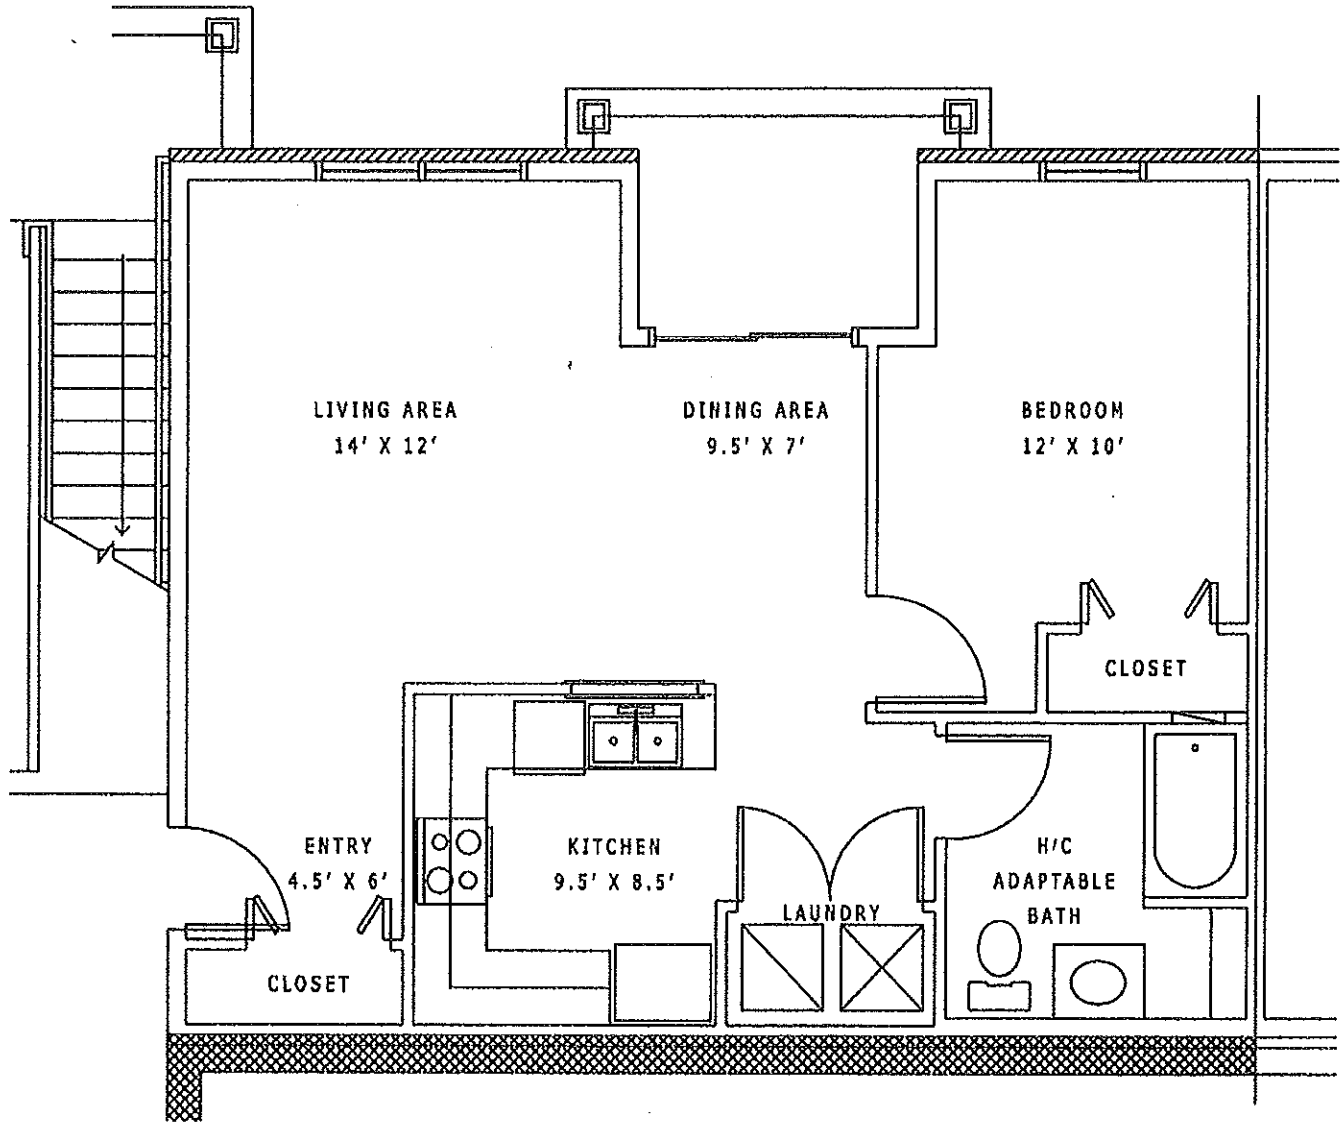

Andover One Bedroom Apartment - 736 sq. ft.

600 Creekside Lane, Lititz, PA 17543 (717) 626-7368

Monthly Rental Amount \$ _____