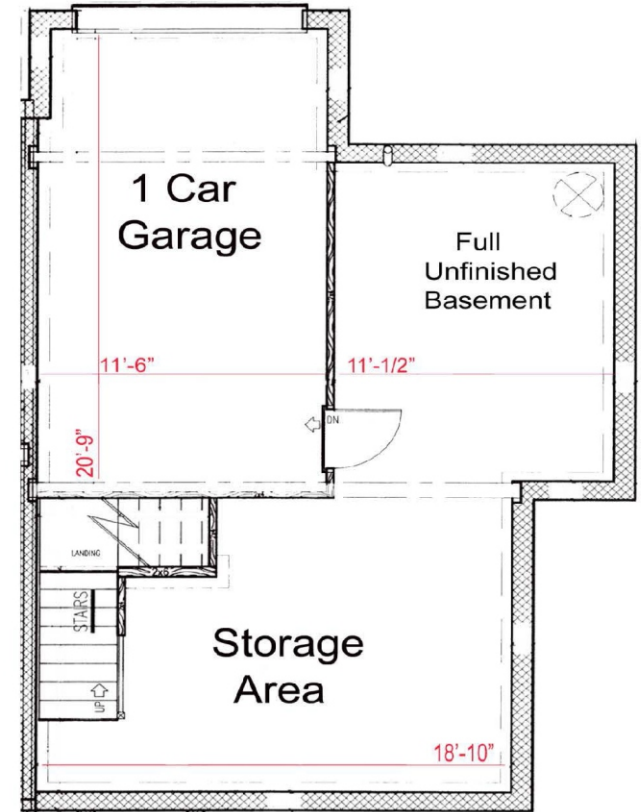

Mill Creek Manor

Three Bedroom, 1st Floor Master, Two baths, Basement and Garage

Floorplan A

1st Floor
739 Sq. Ft.

2nd Floor
600 Sq. Ft.

Basement

Rental Amount: _____

1339 sq. ft.