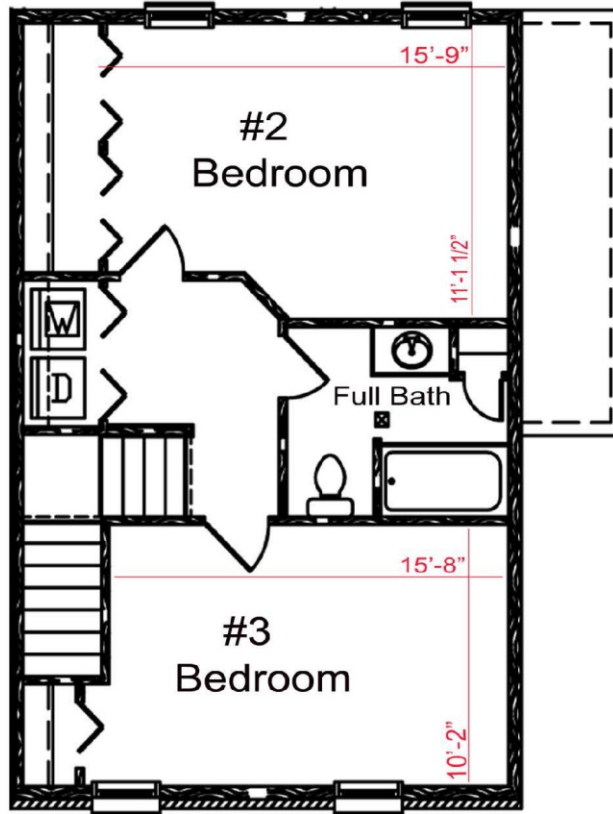

Mill Creek Manor

Three Bedroom, 1st Floor Master, Two baths, Basement and Garage

Floorplan A

1st Floor
739 Sq. Ft.

2nd Floor
600 Sq. Ft.

Basement

Rental Amount: _____

1339 sq. ft.