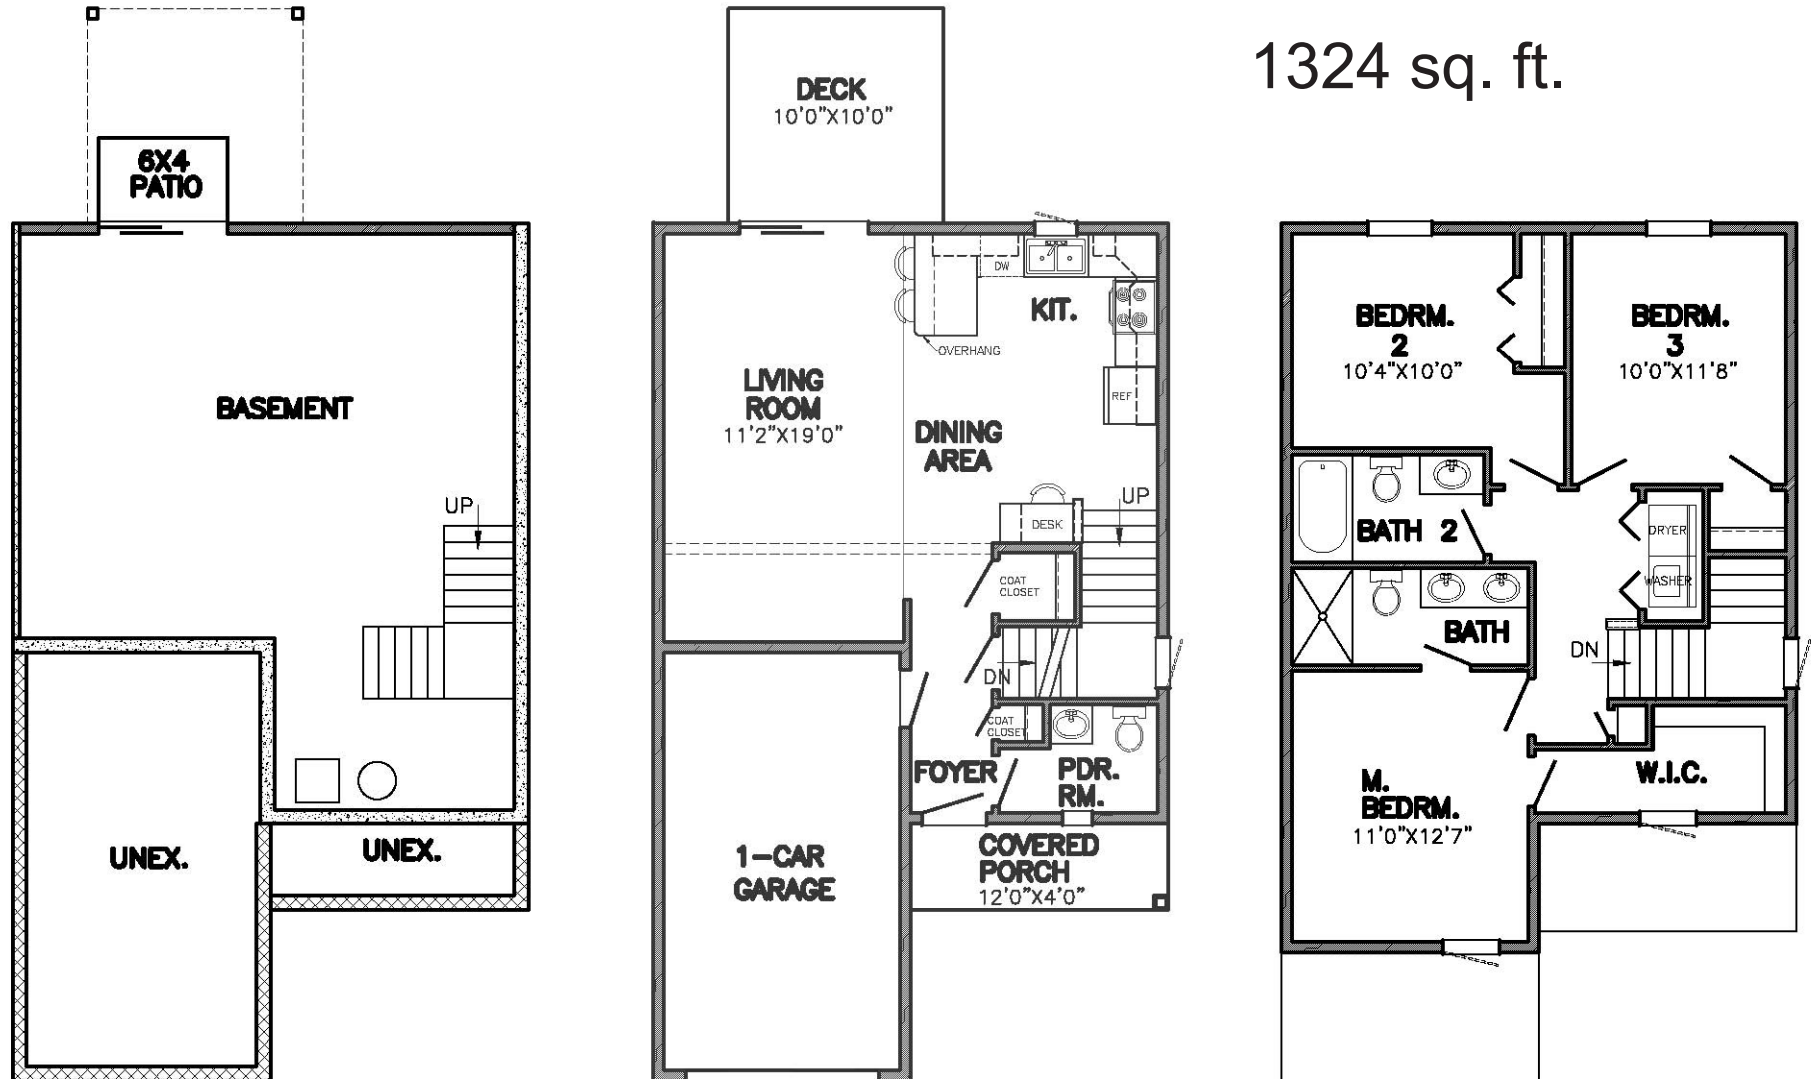

Three Bedroom Townhome - Finished Basement with Walkout

218 Wheatstone Lane, Lebanon, PA 17042 (717) 569-0484

1324 sq. ft.

Monthly Rental Amount \$ _____ trash included