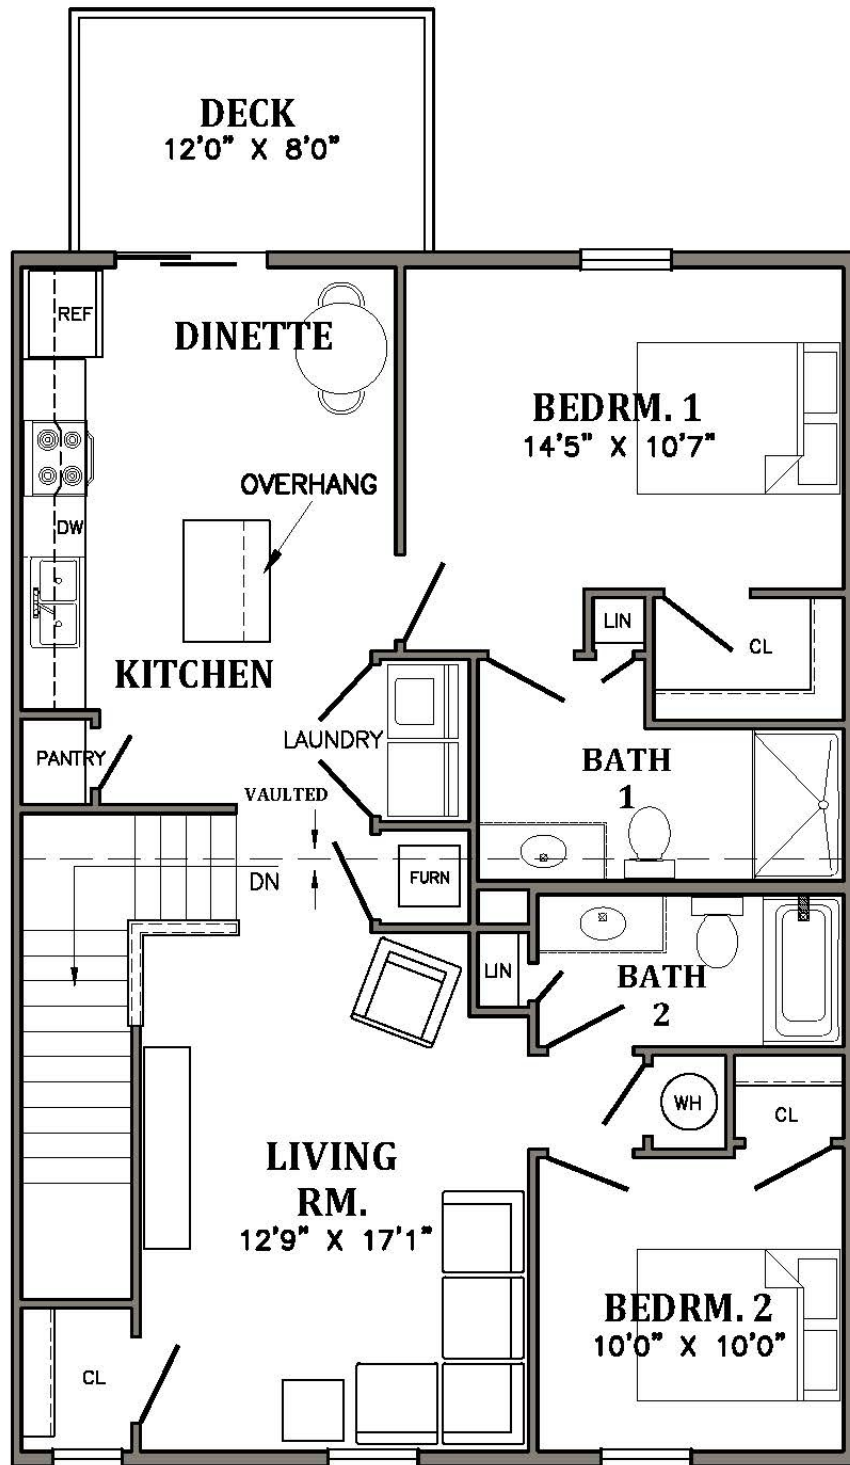

# 2nd Floor Two Bedroom - 1120 sq ft - Updated

Dover, PA 17315 (717) 467-5439

Monthly Rental Amount \$ \_\_\_\_\_