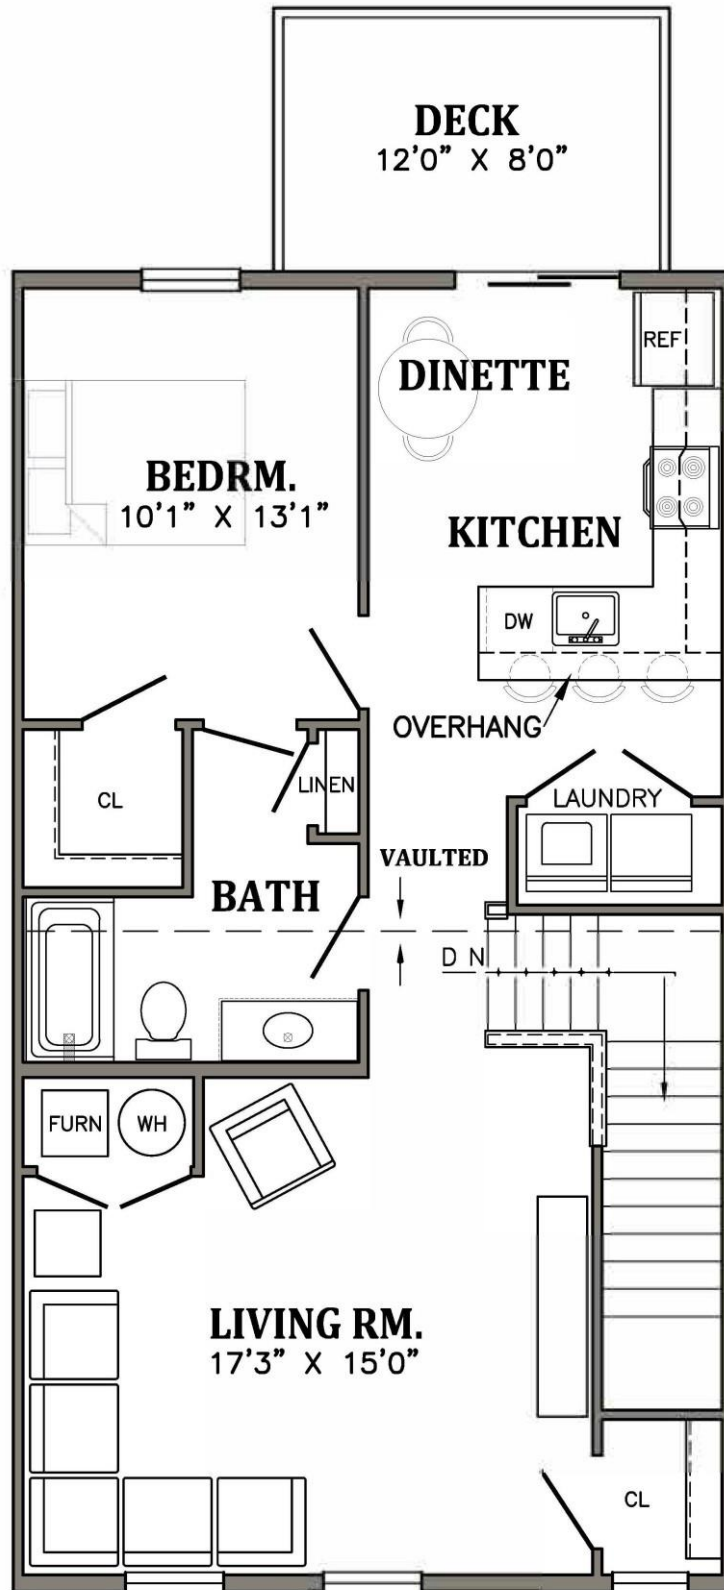

2nd Floor One Bedroom - 880 sq. ft.

Davidsburg Road, Dover, PA 17315 (717) 467-5439

Monthly Rental Amount \$ _____