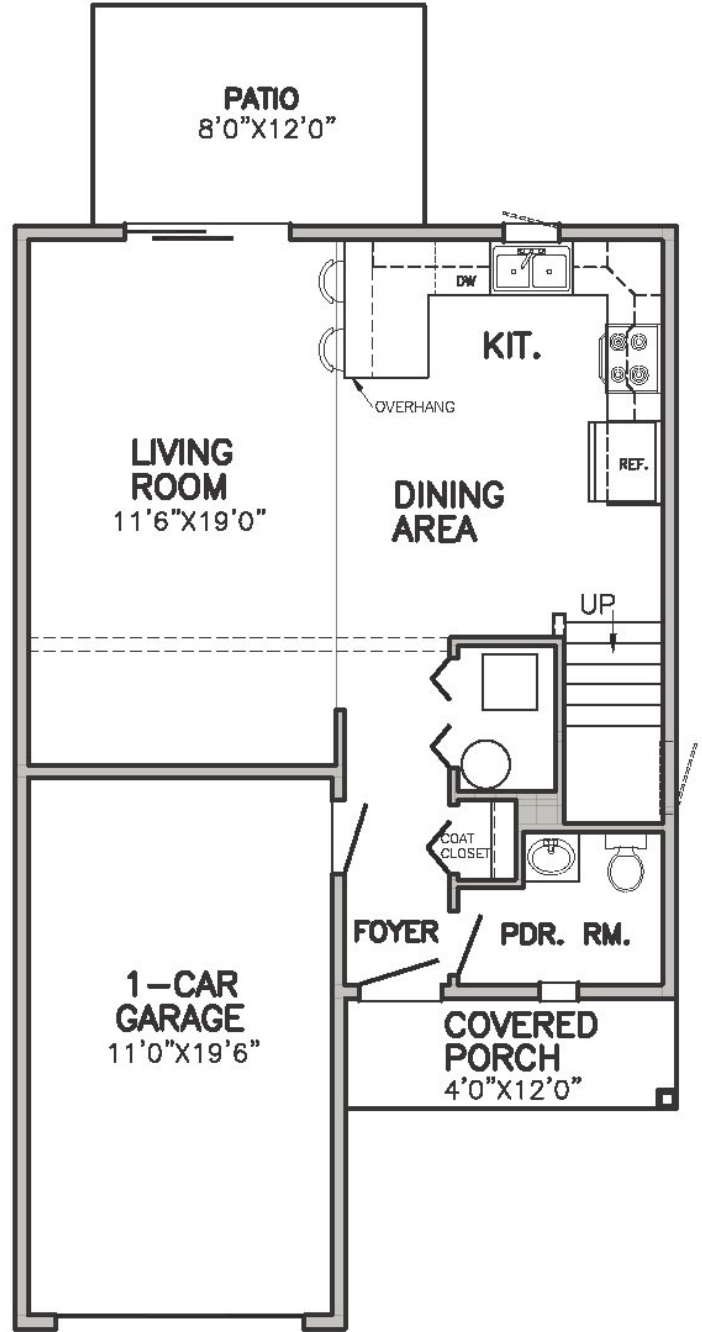

Two Bedroom Townhome

218 Wheatstone Lane, Lebanon, PA 17042 (717) 277-5749

1252 sq. ft.

Monthly Rental Amount \$ _____