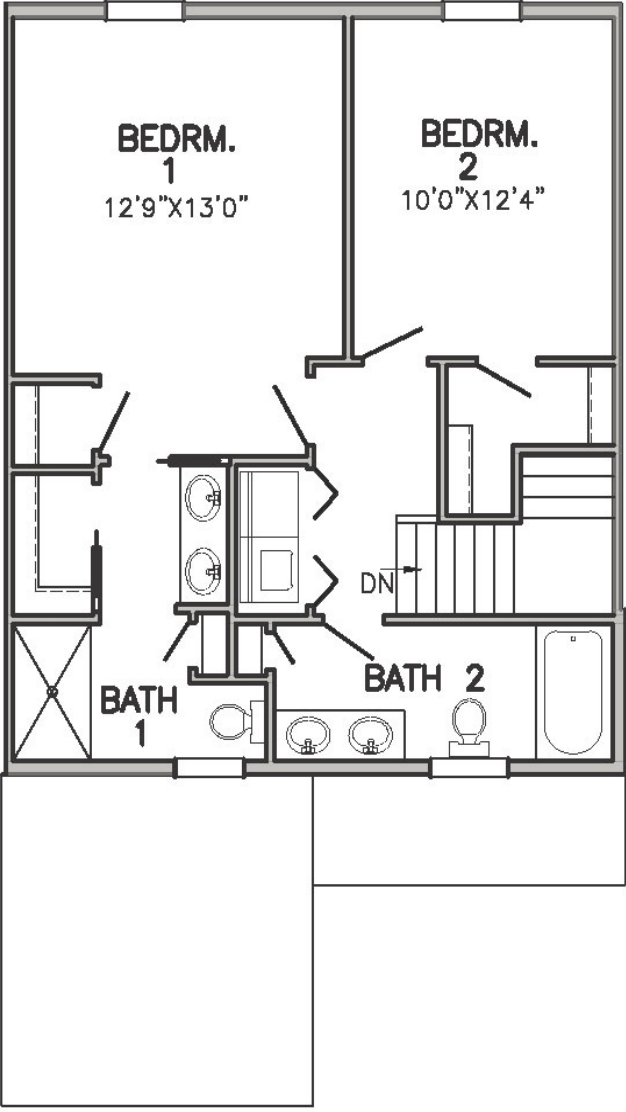

Two Bedroom Townhome

218 Wheatstone Lane, Lebanon, PA 17042 (717) 277-5749

1252 sq. ft.

Monthly Rental Amount \$ _____