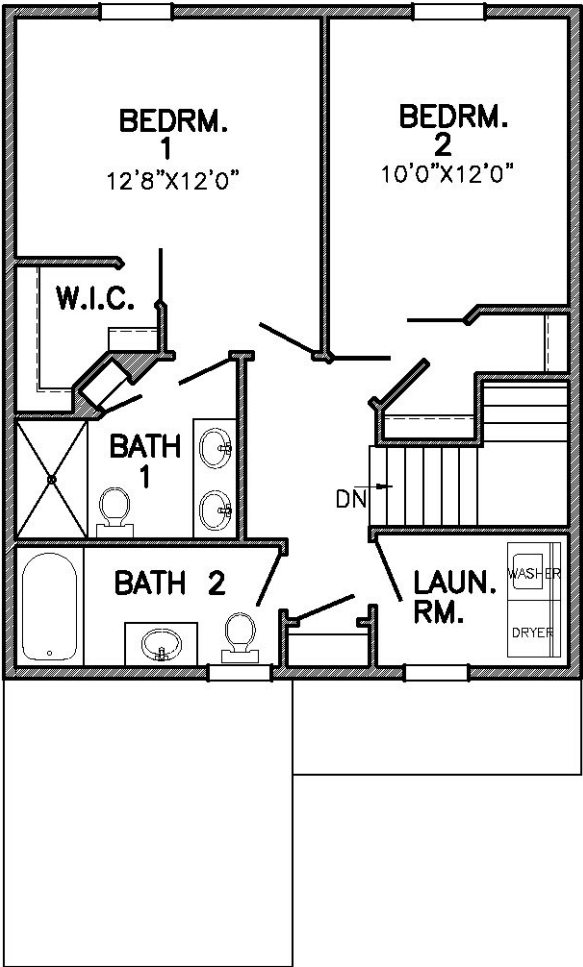

Two Bedroom Townhome

218 Wheatstone Lane, Lebanon, PA 17042 (717) 277-5749

1252 sq. ft.

Monthly Rental Amount \$ _____ trash included