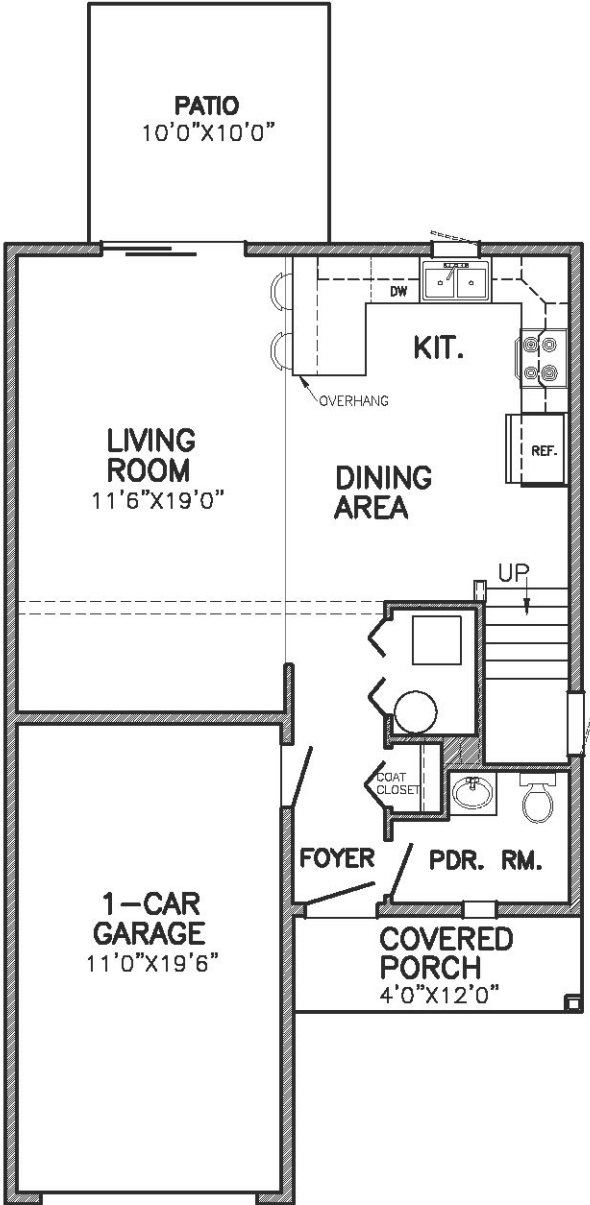

Two Bedroom Townhome

218 Wheatstone Lane, Lebanon, PA 17042 (717) 277-5749

1252 sq. ft.

Monthly Rental Amount \$ _____ trash included