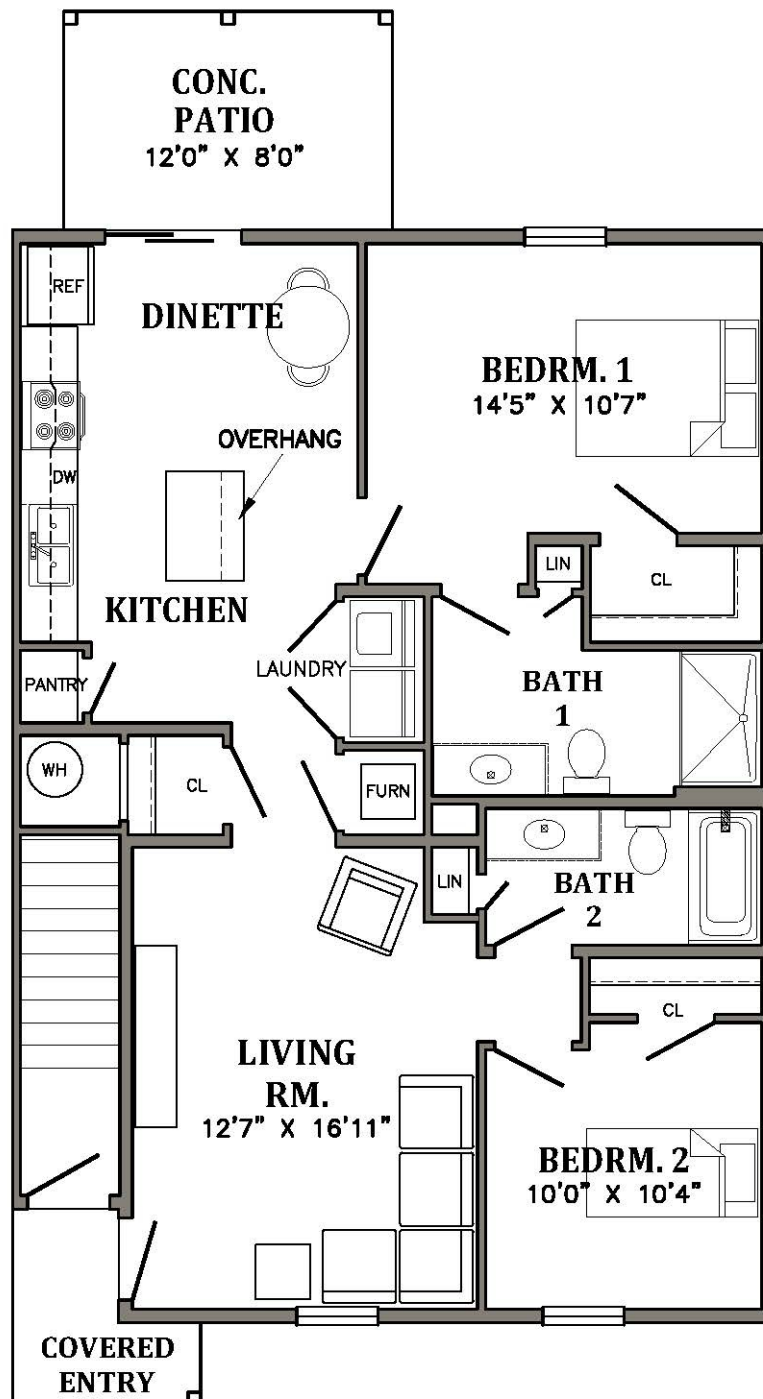

1st Floor Two Bedroom - 1103 sq ft

Dover, PA 17315 (717) 467-5439

Monthly Rental Amount \$ _____