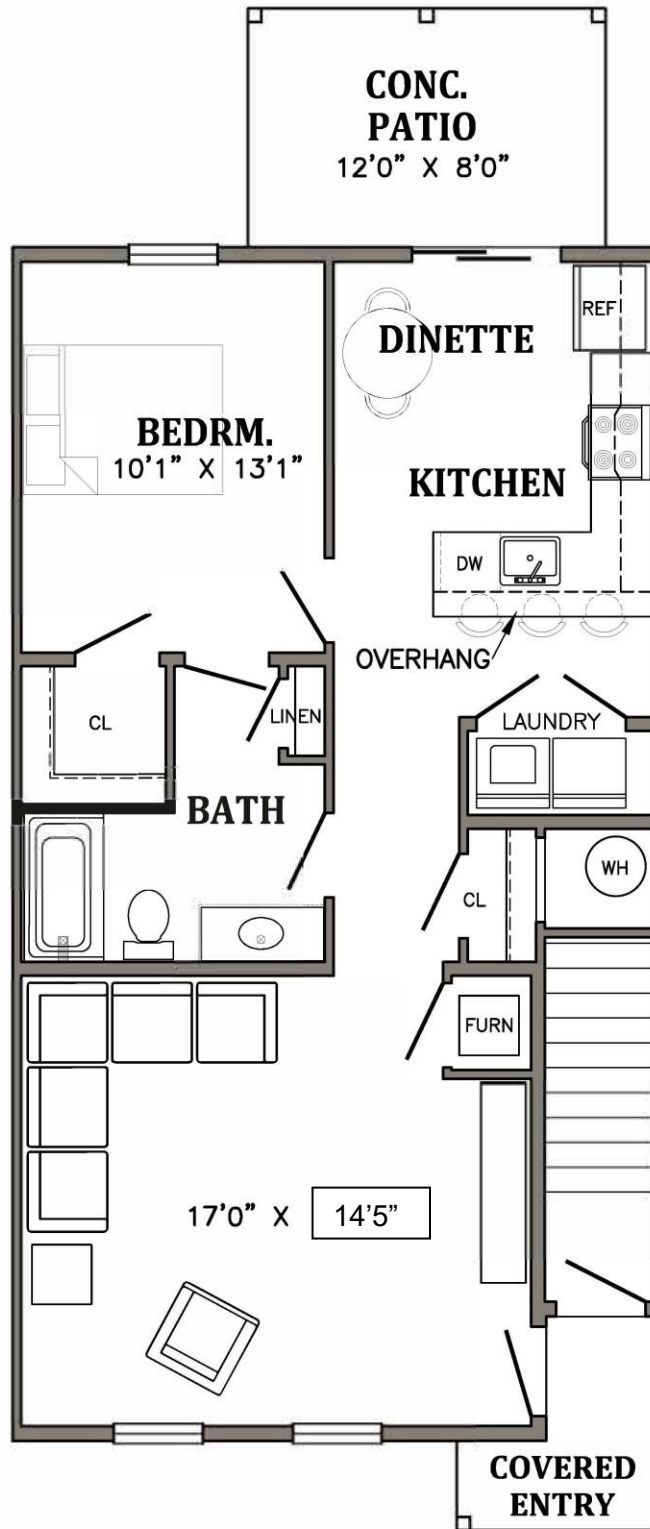

1st Floor One Bedroom - 863 sq. ft.

Daidsburg Road, Dover, PA 17315 (717) 467-5439

Monthly Rental Amount \$ _____