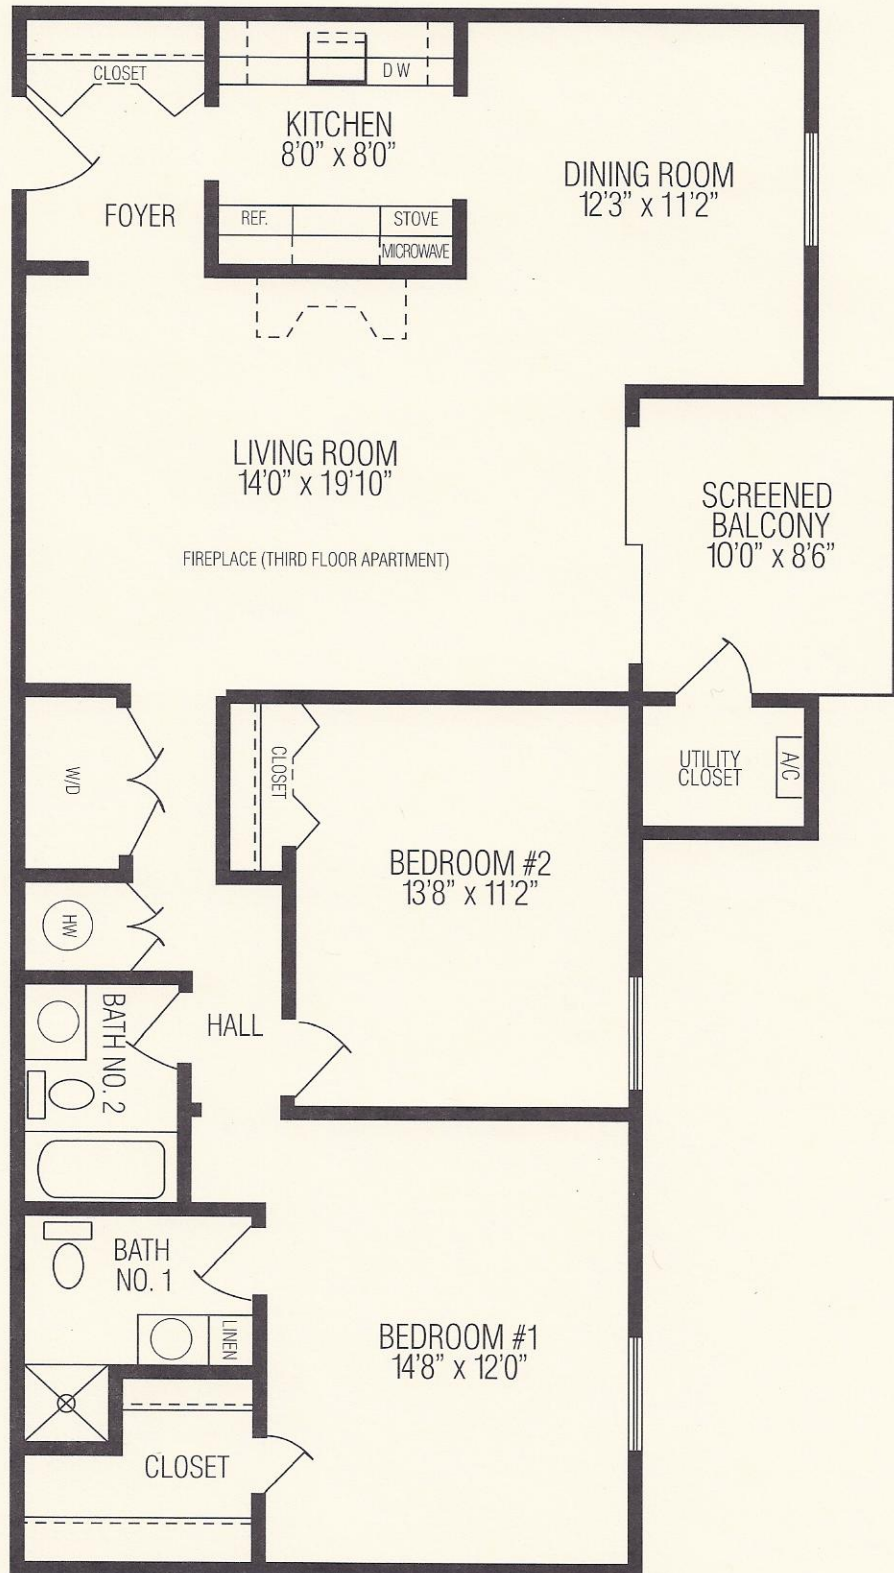

# WEDGEWOOD - II

Two Bedroom Apartment

1251 Square Feet

All dimensions shown are approximate, and subject to construction tolerances.