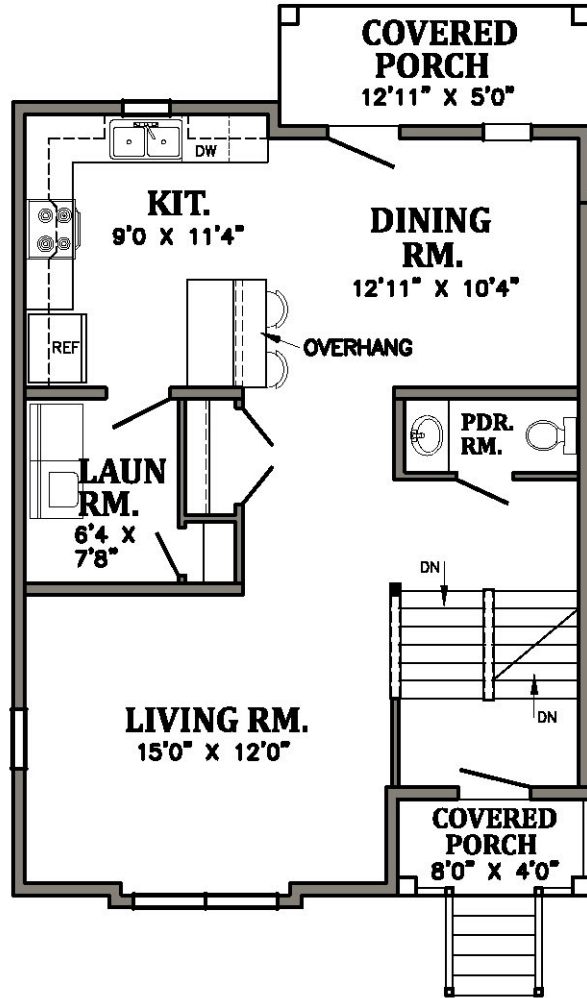

3 Bedroom Townhome - Building 9

5 Stonehouse Bend, Willow Street, PA 17584 (717) 575-6134

1614 sq. ft.

Monthly Rental Amount \$ _____