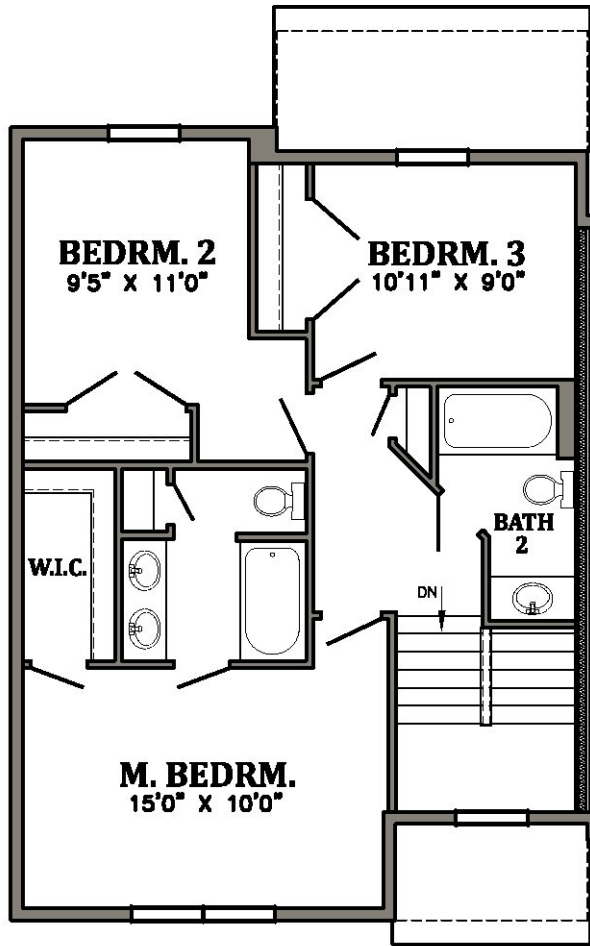

3 Bedroom Townhome - Building 9

5 Stonehouse Bend, Willow Street, PA 17584 (717) 575-6134

1614 sq. ft.

Monthly Rental Amount \$ _____