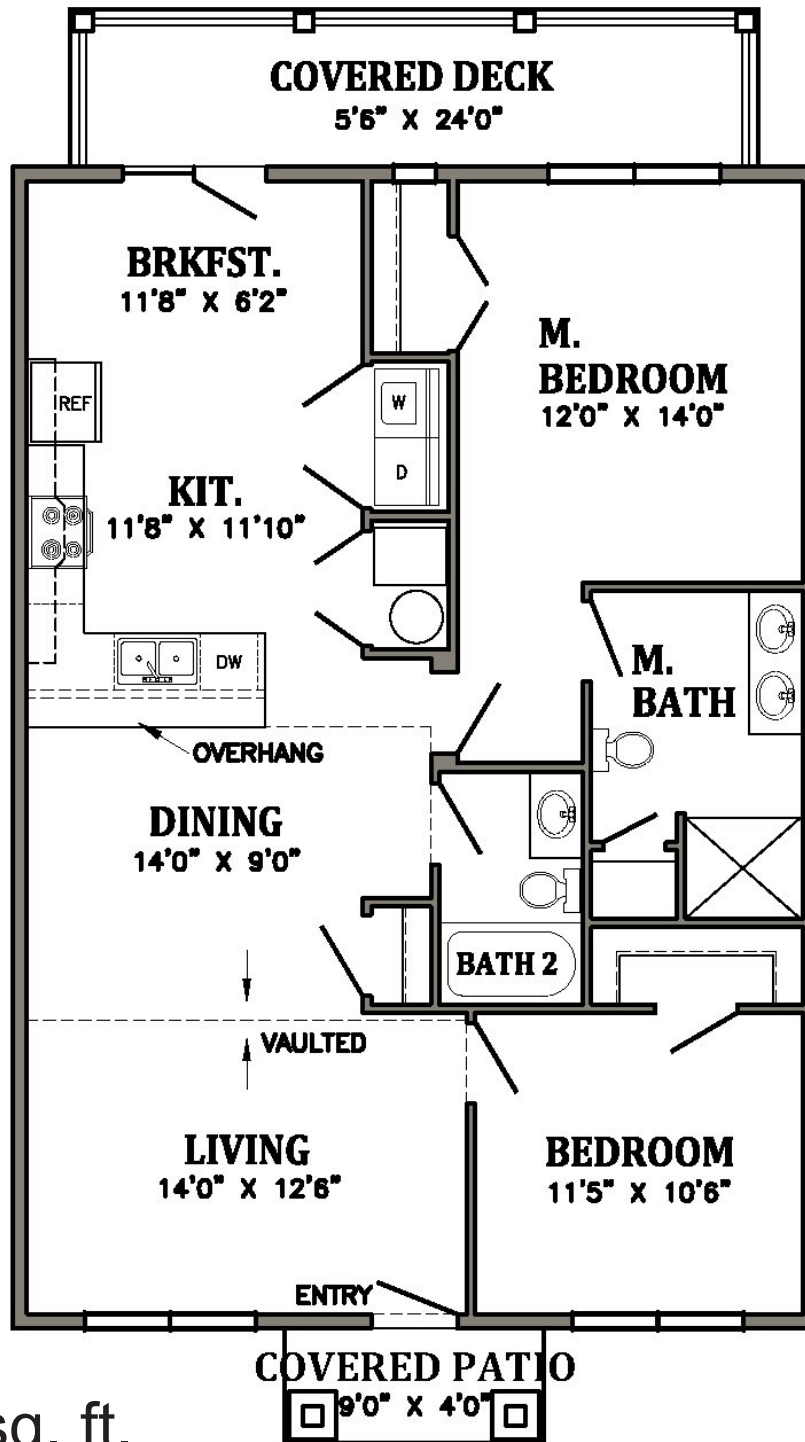

2nd Floor Two Bedroom Middle Unit

5 Stonehouse Bend, Willow Street, PA 17584 (717) 575-6134

1134 sq. ft.

Monthly Rental Amount \$ _____