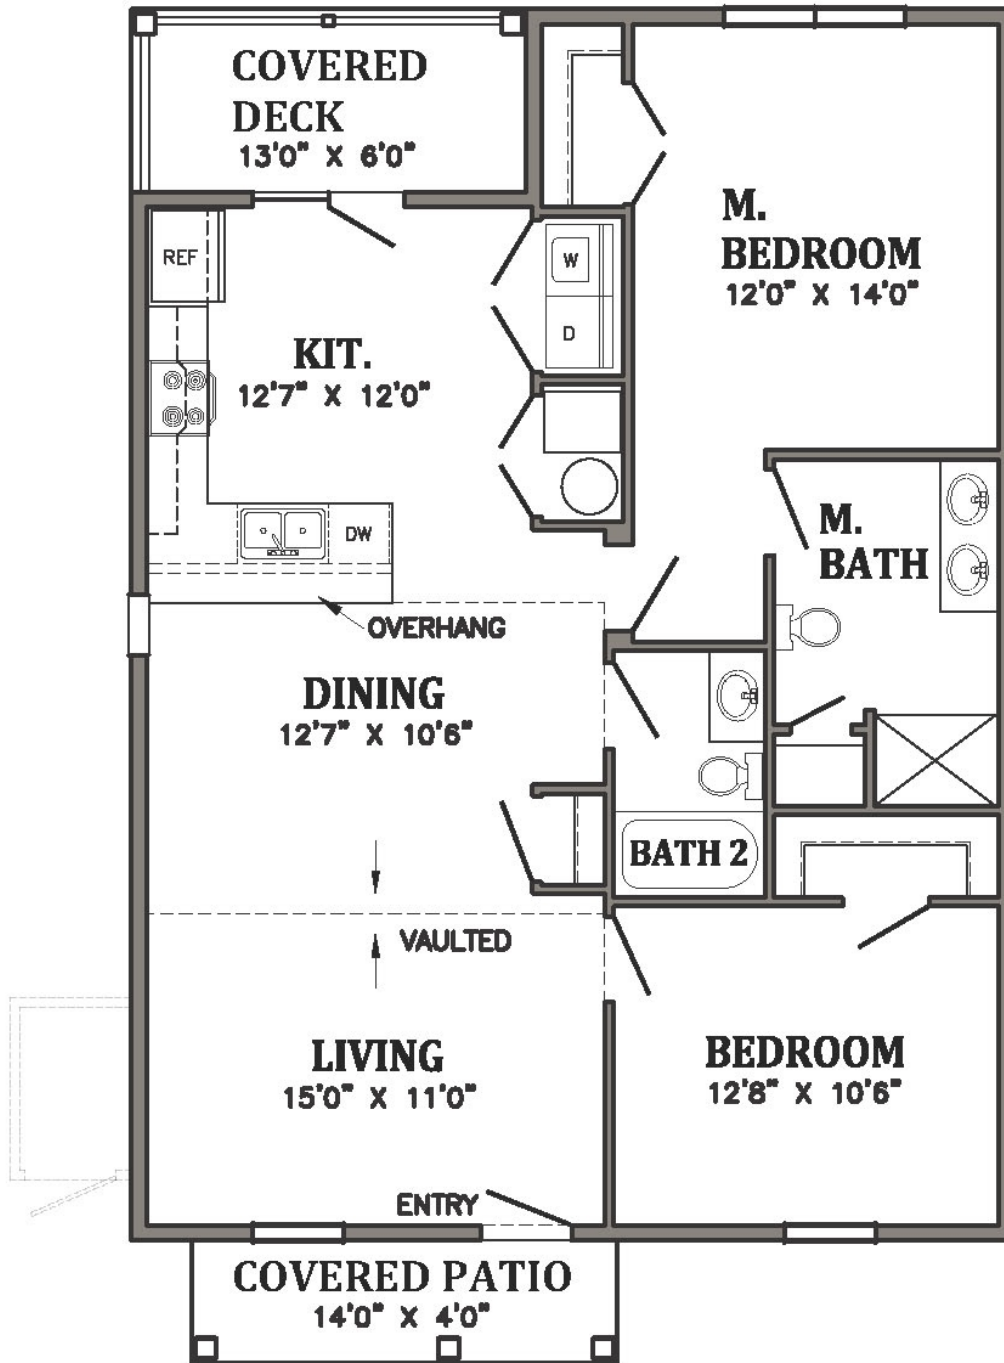

# 2nd Floor Two Bedroom End Unit

5 Stonehouse Bend, Willow Street, PA 17584 (717) 575-6134

1097 sq. ft.

Monthly Rental Amount \$ \_\_\_\_\_