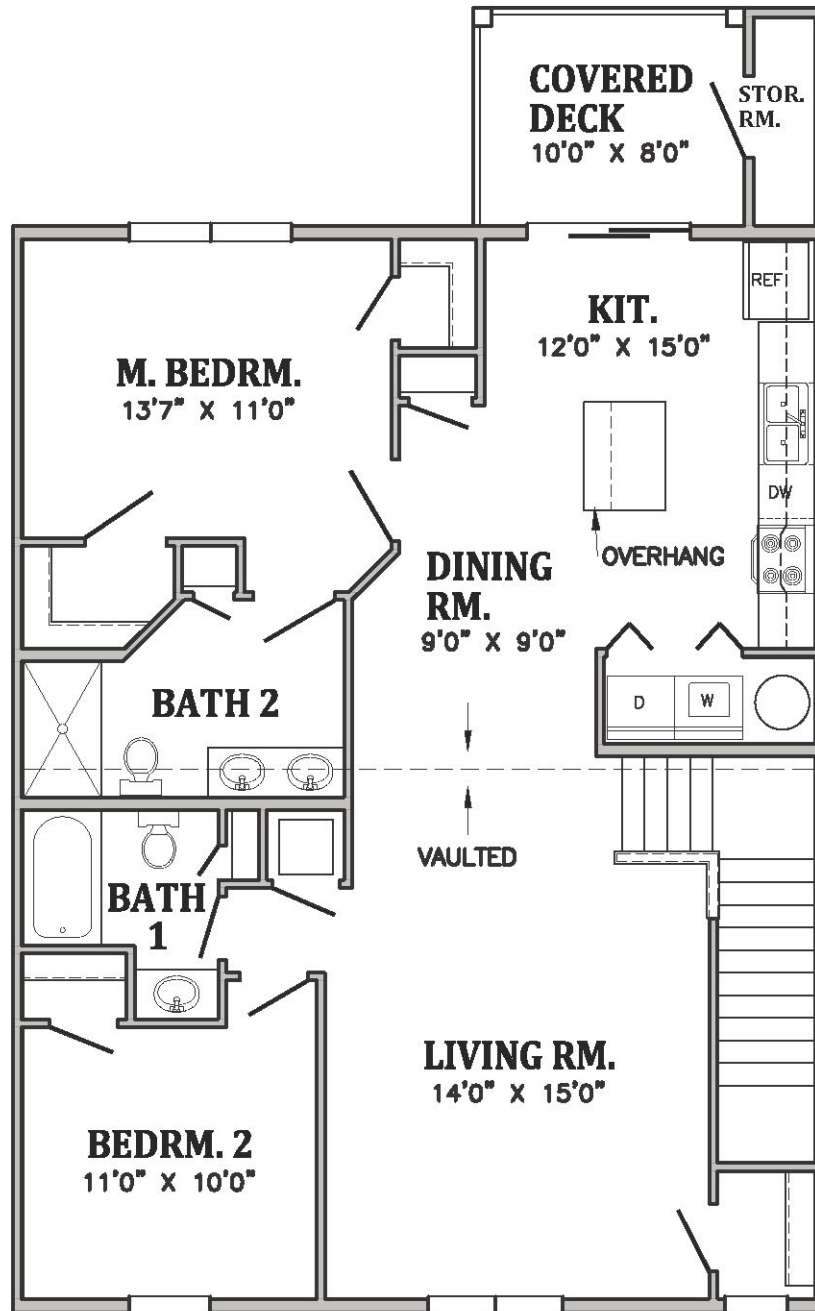

2nd Floor Two Bedroom

5 Stonehouse Bend, Willow Street, PA 17584 (717) 575-6134

1200 sq. ft.

Monthly Rental Amount \$ _____