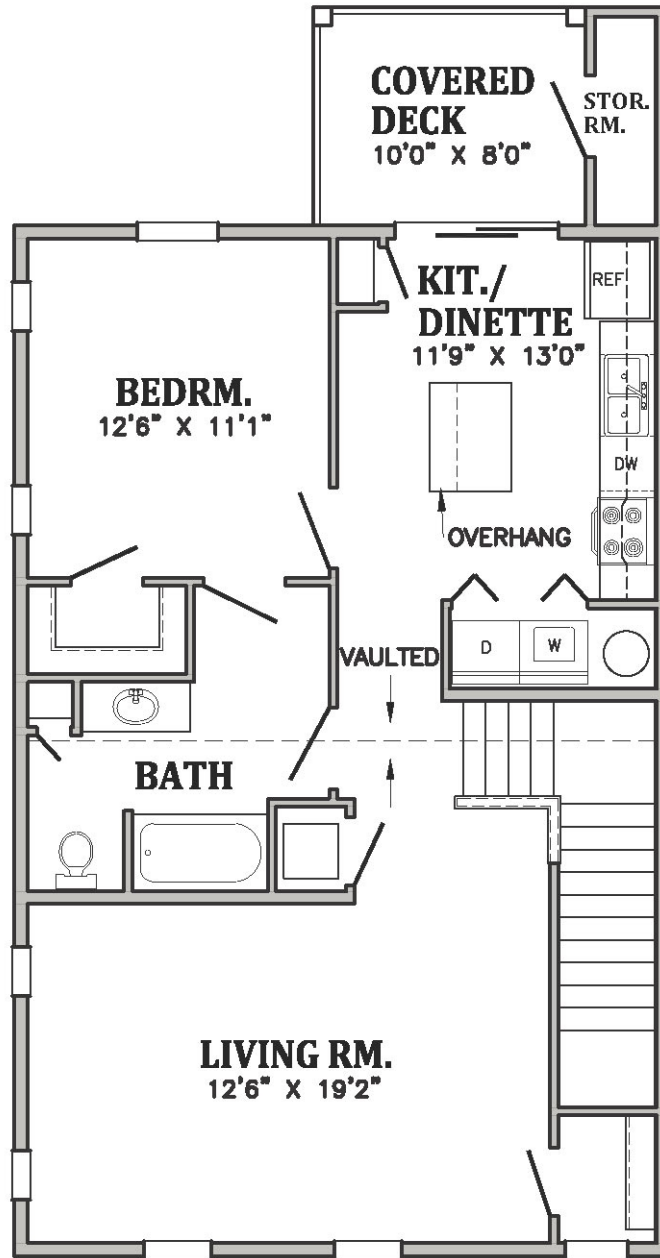

2nd Floor One Bedroom

5 Stonehouse Bend, Willow Street, PA 17584 (717) 575-6134

910 sq. ft.

Monthly Rental Amount \$ _____